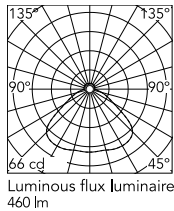

Schematic light drawing

Photometric

Lighting type	Total
Light distribution	Symmetric

Electrical

Insulation class	II
Frequency (Hz)	50/60
Main voltage (Vac)	220-250
LED voltage Vf (Vdc)	null
Dimmable	Yes
Dimming interface	Remote Dimmable (Dimmer Not Included)
Batteries inside	No
Charging min time	No