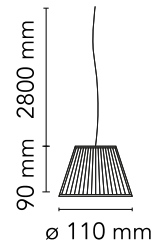

### Physical

|                     |       |
|---------------------|-------|
| Colour              | Glass |
| Cord length (mm)    | 2800  |
| Net weight (kg)     | 0.49  |
| Package height (mm) | 160   |
| Package width (mm)  | 180   |
| Package length (mm) | 245   |
| Package volume (m3) | 0.01  |
| IP internal         | 20    |

### Physical

|                     |        |
|---------------------|--------|
| Colour              | Fabric |
| Cord length (mm)    | 2800   |
| Net weight (kg)     | 0.41   |
| Package height (mm) | 160    |
| Package width (mm)  | 180    |
| Package length (mm) | 245    |
| Package volume (m3) | 0.01   |
| IP internal         | 20     |