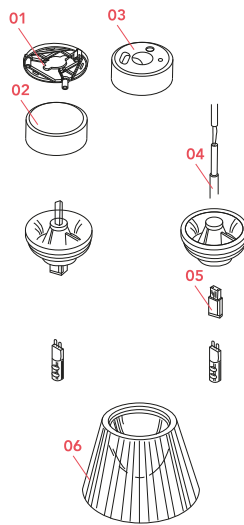

Spare Parts

01.	S/k/soft base wall mount	RF15657
02.	Soft ceiling rose	RF16160
03.	Ceiling rose assembly	RF3350300
04.	5 meter sil/fep 2x0,75 transparent electrical cable	RF4190200
05.	Ceramic G9 lamp holder	RF18861
06.	Glass diffuser assembly	RF6120100

DOWNLOAD