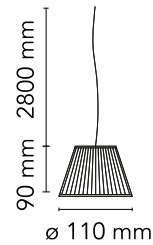

### Physical

|                     |       |
|---------------------|-------|
| Colour              | Glass |
| Cord length (mm)    | 2800  |
| Net weight (kg)     | 0.49  |
| Package height (mm) | 160   |
| Package width (mm)  | 180   |
| Package length (mm) | 245   |
| Package volume (m3) | 0.01  |
| IP internal         | 20    |