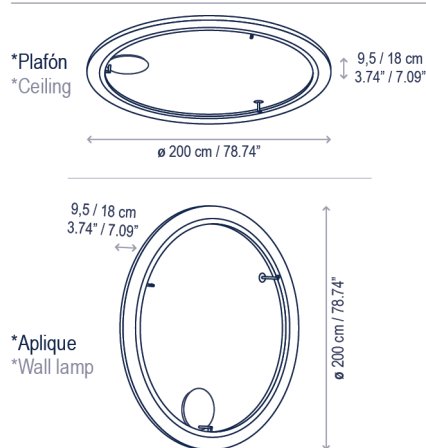

## Descripción técnica / Technical description:

Peso Neto: Consultar  
Net Weight: Consult

1 Caja/Box | Consultar / Consult  
Peso bruto: Consultar/Gross Weight: Consult

Materiales: Aluminio, Acero, Cinta  
Materials: Aluminum, Steel, Ribbon