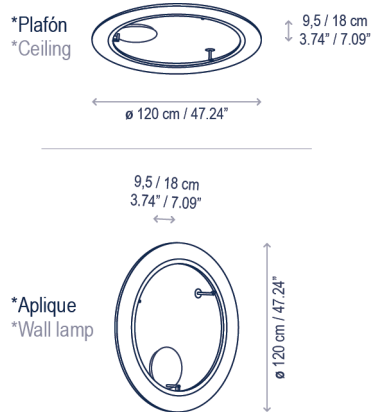

## Descripción técnica / Technical description:

Peso Neto: Consultar  
Net Weight: Consult

1 Caja/Box | Consultar / Consult  
Peso bruto: Consultar/Gross Weight: Consult

Materiales: Aluminio, Acero, Cinta  
Materials: Aluminum, Steel, Ribbon