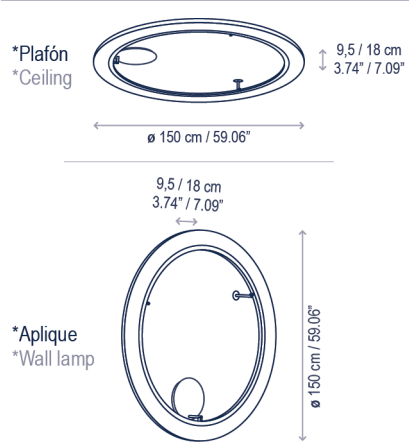

## Descripción técnica / Technical description:

Peso Neto: Consultar  
Net Weight: Consult

1 Caja/Box | Consultar / Consult  
Peso bruto: Consultar/Gross Weight: Consult

Materiales: Aluminio, Acero, Cinta  
Materials: Aluminum, Steel, Ribbon