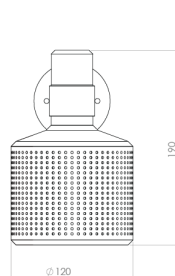

RIDDLE SINGLE WALL LIGHT

Adjustable, perforated machined-brass shade with a fabric insert that emits a soft light that can be directed to wash the wall or positioned to highlight a desired area.

PRODUCT CODE

RDL0020 - Riddle Single Wall Light

MATERIALS

Brass

FINISHES

Brushed Brass lacquered as standard
Black powdercoat
Custom finishes available

DIMMING

Mains dimmable / TRIAC

LIGHT SOURCE

1x 4W LED E12/G9 lamp (supplied)
120/240V, 2700k
LED lamp only MAX 12W

WEIGHT

2kg net, 3kg gross

WALL PLATE

Brushed brass 80mm wall canopy as standard
Brushed brass 4in J-box plate available

DESIGN NOTES

Riddle is what we might rather grandly call a signature design. The thought that drove its inception: How do we create a task light that also brings a warm, welcoming ambient glow? Answer: Drill 1020 holes.

BERT|FRANK RDPL / RDWL / RDTL / RDFL

874/2012

WALL PLATE