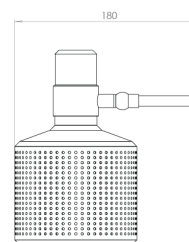

RIDDLE SINGLE WALL LIGHT

Adjustable, perforated machined-brass shade with a fabric insert that emits a soft light that can be directed to wash the wall or positioned to highlight a desired area.

PRODUCT CODE

RDL0020 - Riddle Single Wall Light

MATERIALS

Brass

FINISHES

Brushed Brass lacquered as standard
Black powdercoat
Custom finishes available

DIMMING

Mains dimmable / TRIAC

LIGHT SOURCE

1x 4W LED E12/G9 lamp (supplied)
120/240V, 2700k
LED lamp only MAX 12W

WEIGHT

2kg net, 3kg gross

WALL PLATE

Brushed brass 80mm wall canopy as standard
Brushed brass 4in J-box plate available

DESIGN NOTES

Riddle is what we might rather grandly call a signature design. The thought that drove its inception: How do we create a task light that also brings a warm, welcoming ambient glow? Answer: Drill 1020 holes.

BERT|FRANK RDPL / RDWL / RDTL / RDFL

874/2012

WALL PLATE