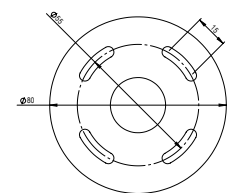

RIDDLE SINGLE WALL LIGHT

Adjustable, perforated machined-brass shade with a fabric insert that emits a soft light that can be directed to wash the wall or positioned to highlight a desired area.

PRODUCT CODE

RDL0020 - Riddle Single Wall Light

MATERIALS

Brass

FINISHES

Brushed Brass lacquered as standard
Black powdercoat
Custom finishes available

DIMMING

Mains dimmable / TRIAC

LIGHT SOURCE

1x 4W LED E12/G9 lamp (supplied)
120/240V, 2700k
LED lamp only MAX 12W

WEIGHT

2kg net, 3kg gross

WALL PLATE

Brushed brass 80mm wall canopy as standard
Brushed brass 4in J-box plate available

DESIGN NOTES

Riddle is what we might rather grandly call a signature design. The thought that drove its inception: How do we create a task light that also brings a warm, welcoming ambient glow? Answer: Drill 1020 holes.

BERT|FRANK RDPL / RDWL / RDTL / RDFL

874/2012

WALL PLATE