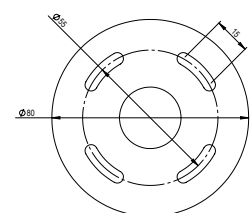

RIDDLE DOUBLE WALL LIGHT

Twin articulated, perforated metal shades with fabric inserts provide a soft wash of light allied to the ability to illuminate a feature. Height adjustable.

PRODUCT CODE

RDLO021 - Riddle Double Wall Light

MATERIALS

Brass

FINISHES

Brushed Brass lacquered as standard
Black powdercoat
Custom finishes available

DIMMING

Mains dimmable / TRIAC

LIGHT SOURCE

2x 4W LED E12/G9 lamp (supplied)
120/240V, 2700k
LED lamp only MAX 12W

WEIGHT

5kg net, 6kg gross

WALL PLATE

Black 80mm wall canopy as standard
4in J-box plate available

DESIGN NOTES

Some wall lights sit quietly minding their own business. Not Riddle. Its easy adjustability and perky character demand attention and offer you the chance to play with light and be more expressive.

BERT|FRANK RDPL / RDWL /
RDTL / RDLF

This luminaire is compatible with bulbs of the energy class:

874/2012

WALL PLATE