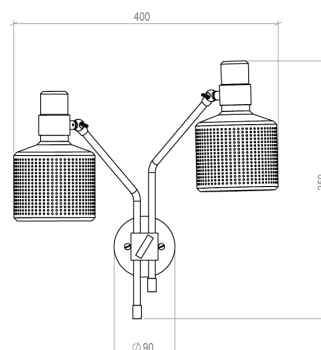

RIDDLE DOUBLE WALL LIGHT

Twin articulated, perforated metal shades with fabric inserts provide a soft wash of light allied to the ability to illuminate a feature. Height adjustable.

PRODUCT CODE

RDLO021 - Riddle Double Wall Light

MATERIALS

Brass

FINISHES

Brushed Brass lacquered as standard
Black powdercoat
Custom finishes available

DIMMING

Mains dimmable / TRIAC

LIGHT SOURCE

2x 4W LED E12/G9 lamp (supplied)
120/240V, 2700k
LED lamp only MAX 12W

WEIGHT

5kg net, 6kg gross

WALL PLATE

Black 80mm wall canopy as standard
4in J-box plate available

DESIGN NOTES

Some wall lights sit quietly minding their own business. Not Riddle. Its easy adjustability and perky character demand attention and offer you the chance to play with light and be more expressive.

BERT|FRANK RDPL / RDWL /
RDTL / RDLF

This luminaire is compatible with bulbs of the energy class:

874/2012

WALL PLATE