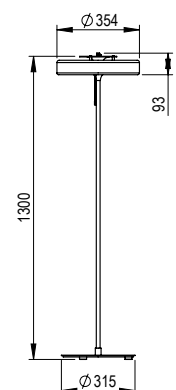

BERT | FRANK