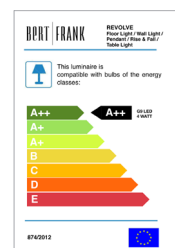

BLACK

BLUE

WHITE

GREEN

OXBLOOD