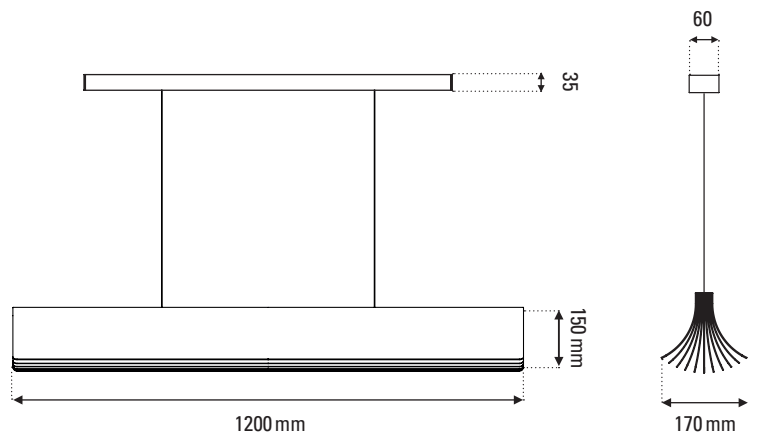

RESPIRO 1200

de Philippe Nigro

FICHE TECHNIQUE

TECHNICAL SHEET

SUSPENSION

PENDANT LAMP

Matériau Aluminium anodisé
Material Anodized aluminum

Poids net 8 kg
Net weight

Embase 586 x 60 x 35 mm
Base

Emballage 1320 x 270 x 270 mm
Packaging

IP 20
IP

Tension 230V
Voltage

Classe 1
Class

Watt 34W
Watt

Source INTEGRATED LED 2700K
Source

Lumens 3400 lm (valeur nominale)
Lumens output 3400 lm (nominal value)

Driver Driver fourni (166 x 52 x 24 mm)
Driver Dimmable TRIAC 850 mA / 27-53V / 45W
Driver supplied (166 x 52 x 24 mm)
TRIAC dimmable 850 mA / 27-53V / 45W

Câble Longueur : 3 m
Wire Length : 3 m

Interrupteur NA
Switch

Fiches NA
Plug

FINITIONS FINISHES