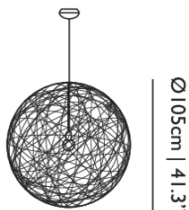

Product

WIDTH 105cm | 41.3"

HEIGHT 105cm | 41.3"

DEPTH 105cm | 41.3"

DIAMETER 105cm | 41.3"

WEIGHT NETTO 2.5kg | 5.51lbs

Packaging

WIDTH 110cm | 43.3"

HEIGHT 110cm | 43.3"

CUBAGE 1.33m³ | 47ft³

LENGTH 110cm | 43.3"

WEIGHT 13.5kg | 29.76lbs

Technical CCC

MATERIAL

Sphere from fiberglass with epoxy resin, chromed steel pendant

ENERGY LABEL