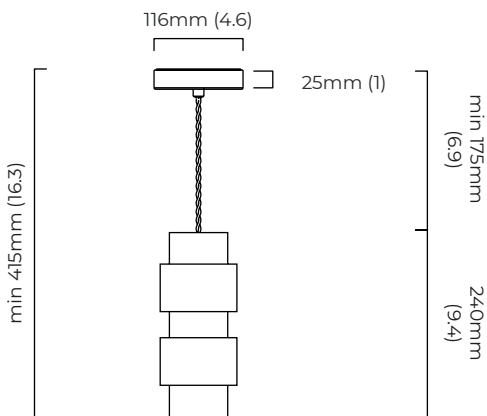

RING PENDANT

FINISH

antique bronze with satin brass details and black silk braided flex
bronze with satin brass details and black silk braided flex
satin brass with satin brass details and black silk braided flex

DIMENSIONS (body of fixture)

∅ 100 x 240 mm (dia x h)

WEIGHT

2kg (4.4lbs)

please ensure ceiling structure is strong enough to support the weight of the light

OVERALL DROP

minimum 415 mm

supplied with 1000mm black silk flex as standard
(adjustable on site)

ILLUMINATION

220-240v - 1 x E14 - 6w - 2700k - LED ONLY

110-130v - 1 x E12 - 6w - 2700k - LED ONLY

DIMMING

dimnable bulb required

trailing edge dimmable / phase cut (rotary dimmer) - standard

DALI option available (220-240v only)

CEILING ROSE / PLATE

round ceiling rose - ∅ 116 x 25 mm (dia x h)

CERTIFICATION

VIEW ON WEBSITE

*Diagrams are not to scale.