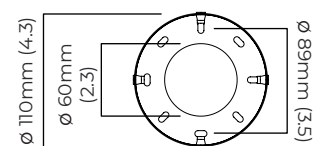

### DIMENSIONS (body of fixture)

∅ 100 x 240 mm (dia x h)

### CEILING ROSE / PLATE

round ceiling rose - ∅ 116 x 25 mm (dia x h)

### VIEW ON WEBSITE

mounting plate dimensions

\*Diagrams are not to scale.