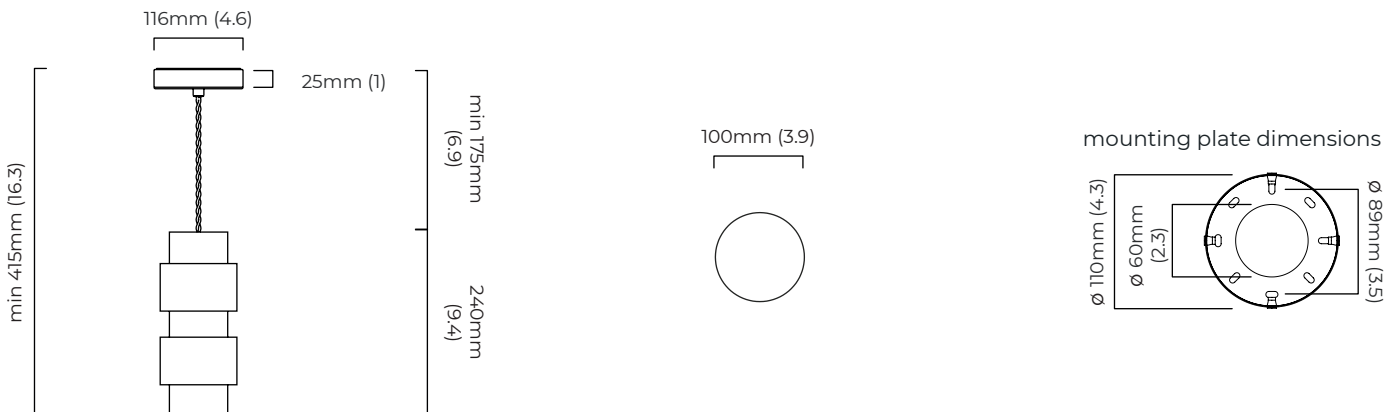

RING PENDANT - DALI-A

FINISH

antique bronze with satin brass details and black silk braided flex
bronze with satin brass details and black silk braided flex
satin brass with satin brass details and black silk braided flex

DIMENSIONS (body of fixture)

∅ 100 x 240 mm (dia x h)

WEIGHT

2kg (4.4lbs)

please ensure ceiling structure is strong enough to support the weight of the light

OVERALL DROP

minimum 415 mm

supplied with 1000mm black silk flex as standard
(adjustable on site)

ILLUMINATION

220-240v - 1 x E14 - 6w - 2700k - LED ONLY

DALI converter to be installed in the ceiling rose

DIMMING

dimmable bulb required

DALI compatible

CEILING ROSE / PLATE

round ceiling rose - ∅ 116 x 25 mm (dia x h)

CERTIFICATION

VIEW ON WEBSITE

*Diagrams are not to scale.