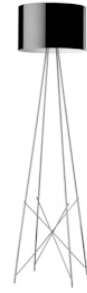

FLOS

■ F5916030 Black

Ray Floor 1

Designed by Rodolfo Dordoni, 2006

Halogen - 150W

Floor lamp providing diffused lighting. Steel tube (10 mm diam.) structure, welded, brushed and chrome-plated. Diffuser support disk in die-cast, polished and chrome-plated Zamak alloy. Injection-molded PA6 (nylon) lamp-cover. Color: white. Injection-molded PC (polycarbonate) inner diffuser. Color: 3% opal. Injection-molded elastic PVC (polyvinylchloride) feet. Lathe-shaped aluminum diffusers, painted white on the inside, and shiny white or black on the outside or gray-colored, blown and overlaid glass with glossy external finish. On the cable there is the electronic dimmer which allows the regulation of light brightness.

- | | | |
|-----|---|-----------|
| 01. | F1-T diffuser | RF16084 |
| 02. | F1-T diffuser support | RF15854 |
| 03. | Porcelain E27 lamp holder | RF04487 |
| 04. | Kit of quantity 4 adjustable feet | RF5912100 |
| 05. | Led rondo' dimmer 220/240v 40-250w 4-100w | RF28045 |

DOWNLOAD

RF16084
F1-T diffuser

RF15854
F1-T diffuser support

RF04487
Porcelain E27 lamp holder

RF5912100
Kit of quantity 4 adjustable feet

RF28045
Led rondo' dimmer 220/240v 40-250w 4-100w

FLOS

■ F5921030 Black

Ray Floor 2

Designed by Rodolfo Dordoni, 2006

Halogen - 250W

Floor lamp providing diffused lighting. Steel tube structure, welded, brushed and chrome-plated. Diffuser support in die-cast, polished and chrome-plated Zamak alloy. Injection-molded PA6 (nylon) lamp-cover. Color: white. Injection-molded PC (polycarbonate) inner diffuser. Color: 3% opal. Injection-molded elastic PVC (polyvinylchloride) feet. Lathe-shaped aluminum diffusers, painted white on the inside, and shiny white or black on the outside or gray-colored, blown and overlaid glass with glossy external finish. On the cable there is the electronic dimmer which allows the regulation of light brightness.