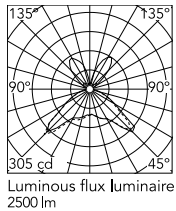

Schematic light drawing

Photometric

Lighting type	Indirect, Direct
Light distribution	Asymmetric

Electrical

Insulation class	II
Frequency (Hz)	50/60
Main voltage (Vac)	220-240
LED voltage Vf (Vdc)	null
Dimmable	Yes
Dimming interface	Dimmer Integrated
Plug type	Type C
Batteries inside	No
Charging min time	No