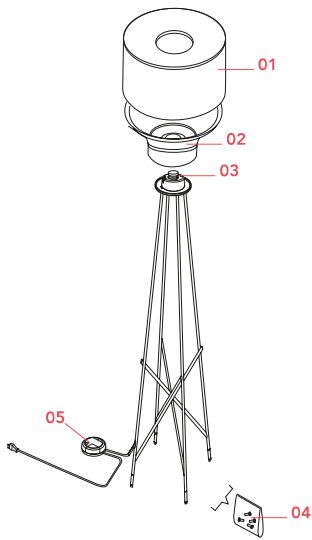

Spare Parts

01.	F1-T diffuser	RF16084
02.	F1-T diffuser support	RF15854
03.	Porcelain E27 lamp holder	RF04487
04.	Kit of quantity 4 adjustable feet	RF5912100
05.	Led rondo' dimmer 220/240v 40-250w 4-100w	RF28045

DOWNLOAD