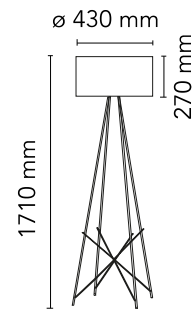

Are you a professional and your project needs consulting and support?

[BOOK AN APPOINTMENT](#)

Main specifications

EAN	8059607005361
Mounting	Floor
Environments	Indoor dry location
Light Source Type	Bulb
Lamp category	Halogen
Lamp holders	E27
Ilcos	HSGS
Number of heads	1
Power (W)	250

Physical

Colour	Black
Cord length (mm)	1900
Net weight (kg)	5.95
Package volume (m3)	0.44
IP internal	20

Download

[Mounting instructions](#) PDF

[Spare Parts](#) PDF

Photometric Files

[LDT / IES](#) LDT

Technical Drawings

[2D](#) ZIP

[3D](#) ZIP

IP
20