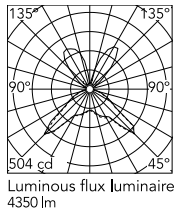

Schematic light drawing

Photometric

Lighting type	Indirect, Direct
Light distribution	Asymmetric

Electrical

Insulation class	II
Frequency (Hz)	50/60
Main voltage (Vac)	220-240
LED voltage Vf (Vdc)	null
Dimmable	Yes
Dimming interface	Dimmer Integrated
Plug type	Type C
Batteries inside	No
Charging min time	No