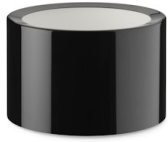

RF16082
F2-S diffuser