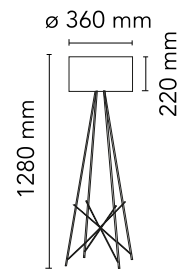

FLOS

■ F5916030 Black

Ray Floor 1

Designed by Rodolfo Dordoni, 2006

Halogen - 150W

Floor lamp providing diffused lighting. Steel tube (10 mm diam.) structure, welded, brushed and chrome-plated. Diffuser support disk in die-cast, polished and chrome-plated Zamak alloy. Injection-molded PA6 (nylon) lamp-cover. Color: white. Injection-molded PC (polycarbonate) inner diffuser. Color: 3% opal. Injection-molded elastic PVC (polyvinylchloride) feet. Lathe-shaped aluminum diffusers, painted white on the inside, and shiny white or black on the outside or gray-colored, blown and overlaid glass with glossy external finish. On the cable there is the electronic dimmer which allows the regulation of light brightness.

Are you a professional and your project needs consulting and support?

[BOOK AN APPOINTMENT](#)

Main specifications

EAN	8059607005279
Mounting	Floor
Environments	Indoor dry location
Light Source Type	Bulb
Lamp category	Halogen
Lamp holders	E27
Ilcos	HSGS
Number of heads	1
Power (W)	150

Physical

Colour	Black
Cord length (mm)	2300
Net weight (kg)	5.45
Package volume (m3)	0.21
IP internal	20

Download

[Mounting instructions](#) PDF

[Spare Parts](#) PDF

Photometric Files

[LDT / IES](#) LDT

Technical Drawings

Physical

Colour	Black
Cord length (mm)	1900
Net weight (kg)	5.95
Package volume (m3)	0.44
IP internal	20

Download

[Mounting instructions](#) PDF

[Spare Parts](#) PDF

Photometric Files

[LDT / IES](#) LDT

Technical Drawings