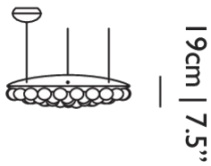

Prop Light Suspended / Round Single

Dimensions

73cm | 28.7"

Product

WIDTH 73cm | 28.7"

HEIGHT 19cm | 7.5"

DEPTH 73cm | 28.7"

DIAMETER 73cm | 28.7"

WEIGHT NETTO 7kg | 15.43lbs

Packaging

WIDTH 88cm | 34.6"

HEIGHT 34cm | 13.4"

CUBAGE 0.27m³ | 9.4ft³

LENGTH 89cm | 35"

WEIGHT 15kg | 33.07lbs

Technical CE

ADDITIONAL

The Proplight is available in two colour temperatures: 2000K or 2700K.

MATERIAL

HIPS housing, PMMA light guide, glass bulbs.

ENERGY LABEL

B

INSTALLATION REQUIRED

Yes

LIGHTSOURCE TYPE

LED

LIGHTSOURCE INCLUDED

Yes

NUMBER OF LIGHTSOURCES

48

SHAPE

Disc

INPUT VOLTAGE

110-240V

FREQUENCY

50/60

MAX POWER CONSUMPTION

21W

LAMPHOLDER

LED (Solid state)

LIFETIME

50000 hours

CABLE COLOUR

Transparent with tinned cores

CABLE LENGTH

400cm | 157.5"

CANOPY

Pebble II White, ABS

CRI

80

LIGHT DIRECTION

All directions

LIGHT OUTPUT

1078 lm

DIMMING & LIGHTING CONTROL

Mains, Trailing edge, Reverse phase

See last page for more information about the dimming possibilities.