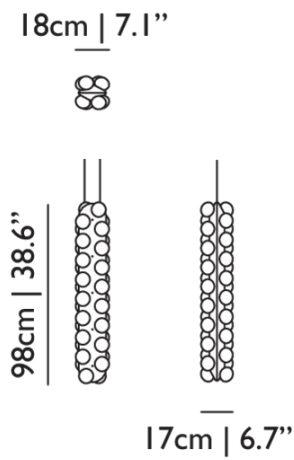

Dimensions

98cm | 38.6"

18cm | 7.1"

17cm | 6.7"

Product

WIDTH 98cm | 38.6"

HEIGHT 18cm | 7.1"

DEPTH 18cm | 7.1"

17cm | 6.7"

18cm | 7.1"

Product

WIDTH 98cm | 38.6"

HEIGHT 18cm | 7.1"

DEPTH 17cm | 6.7"

WEIGHT NETTO 6kg | 13.23lbs

Packaging

See last page for more information about the dimming possibilities.

Prop Light Suspended / Double Vertical

Dimensions

Product

WIDTH 17cm | 6.7"
HEIGHT 98cm | 38.6"
DEPTH 18cm | 7.1"
WEIGHT NETTO 6kg | 13.23lbs

Packaging

WIDTH 30cm | 11.8"
HEIGHT 30cm | 11.8"
CUBAGE 0.12m³ | 4.23ft³
LENGTH 133cm | 52.4"
WEIGHT 10kg | 22.05lbs

Technical CE

ADDITIONAL

The Proplight is available in two colour temperatures: 2000K or 2700K.