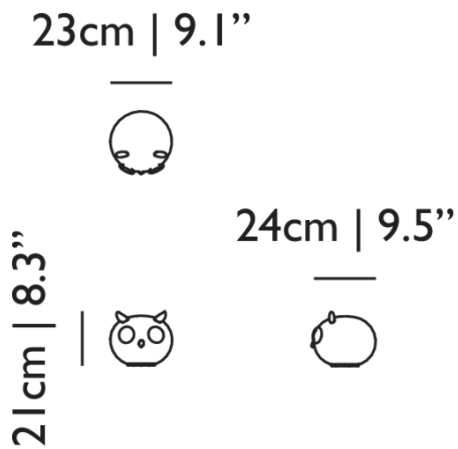

21cm | 8.3"

27cm | 10.6"

21cm | 8.3"

Product

WIDTH 21cm | 8.3"

HEIGHT 27cm | 10.6"

DEPTH 25cm | 9.8"

WEIGHT NETTO 1.5kg | 3.31lbs

2700 K

CRI

80

LIGHT DIRECTION

All directions

LIGHT OUTPUT

250 lm

DIMMING & LIGHTING CONTROL

Dimmer on power cord

See last page for more information about the dimming possibilities.

Pet Light / Uhuh (owl)

Dimensions

Product

WIDTH 23cm | 9.1"
HEIGHT 21cm | 8.3"
DEPTH 24cm | 9.4"
WEIGHT NETTO 1.5kg | 3.31lbs

Packaging

WIDTH 31cm | 12.2"
HEIGHT 31.5cm | 12.4"
CUBAGE 0.04m³ | 1.41ft³
LENGTH 41cm | 16.1"
WEIGHT 3kg | 6.61lbs

Technical CE

MATERIAL

Hand blown glass, gilded porcelain elements and base

ENERGY LABEL

A

LIGHTSOURCE TYPE