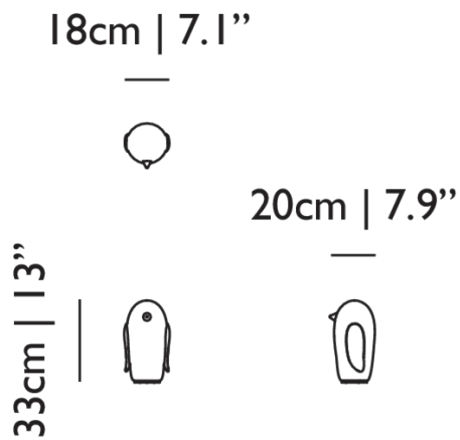

23cm | 9.1"

23cm | 9.1"

24cm | 9.5"

Product

WIDTH 23cm | 9.1"
HEIGHT 17cm | 6.7"
DEPTH 24cm | 9.4"
WEIGHT NETTO 1.3kg | 2.87lbs

Packaging

WIDTH 29.7cm | 11.7"
HEIGHT 39.7cm | 15.6"
CUBAGE 0.04m³ | 1.25ft³
LENGTH 30cm | 11.8"
WEIGHT 3kg | 6.61lbs

250 lm

DIMMING & LIGHTING CONTROL

Dimmer on power cord

See last page for more information about the dimming possibilities.

Pet Light / Noot Noot (Penguin)

Dimensions

Product

WIDTH 18cm | 7.1"
HEIGHT 33cm | 13"
DEPTH 20cm | 7.9"
WEIGHT NETTO 1.5kg | 3.31lbs

Packaging

WIDTH 31cm | 12.2"
HEIGHT 31.5cm | 12.4"
CUBAGE 0.04m³ | 1.41ft³
LENGTH 41cm | 16.1"
WEIGHT 3kg | 6.61lbs

Technical CE

MATERIAL

Hand blown glass, gilded porcelain elements and base

ENERGY LABEL

A

LIGHTSOURCE TYPE

21cm | 8.3"

27cm | 10.6"

21cm | 8.3"

Product

WIDTH 21cm | 8.3"

HEIGHT 27cm | 10.6"

DEPTH 25cm | 9.8"

WEIGHT NETTO 1.5kg | 3.31lbs