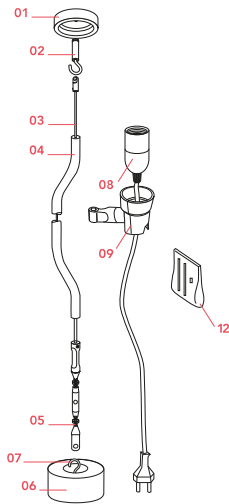

FLOS

F5400058 Nickel

Parentesi

Designed by Achille Castiglioni and Pio Manzu, 1971

Halogen - 150W

Lamp providing direct light. Lamp moves vertically via sliding of a painted or nickel-plated shaped steel tube on a ceiling-to-floor steel cable (4000 mm long). Fixture head made of injection-molded black elastomer housing a switch. Length of power cord from lamp-holder 4000 mm. Net weight 3 kg.

Physical

Colour	Nickel
Cord length (mm)	4000
Net weight (kg)	3.2
Package height (mm)	90
Package width (mm)	150
Package length (mm)	610
Package volume (m3)	0.01
IP internal	20

Download

[Mounting instructions](#) PDF

NOT INCLUDED

RF32366

LED Lamp 12W E27 220-240V
2700K R125

Spare Parts

01.	Complete nickel rose	RF5400158
02.	Anchor hook screw	RF06745
03.	Parentesi 4m steel cable	RF01442
03.	Parentesi 6m steel cable	RF01444
04.	Nickel tube	RF02896
05.	Parentesi inox turnbuckle & grub screw	RF01438
07.	Hook + nut	RF06747
08.	Parentesi switch assembly	RF04633
09.	Parentesi rubber support	RF06068
12.	Kit wire ties and screw	RF5600200