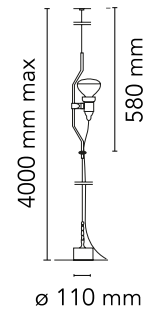

FLOS

F5400058 Nickel

Parentesi

Designed by Achille Castiglioni and Pio Manzu, 1971

Halogen - 150W

Lamp providing direct light. Lamp moves vertically via sliding of a painted or nickel-plated shaped steel tube on a ceiling-to-floor steel cable (4000 mm long). Fixture head made of injection-molded black elastomer housing a switch. Length of power cord from lamp-holder 4000 mm. Net weight 3 kg.

Physical

Colour	Nickel
Cord length (mm)	4000
Net weight (kg)	3.2
Package height (mm)	90
Package width (mm)	150
Package length (mm)	610
Package volume (m3)	0.01
IP internal	20

Download

[Mounting instructions](#) PDF

Are you a professional and your project needs consulting and support?

[BOOK AN APPOINTMENT](#)

Main specifications

EAN	8059607020470
Mounting	Suspension
Environments	Indoor dry location
Light Source Type	Bulb
Lamp category	Halogen
Lamp holders	E27
Iicos	HSGSR
Number of heads	1
Power (W)	150

Physical

Colour	Nickel
Cord length (mm)	4000
Net weight (kg)	3.57
Package height (mm)	90
Package width (mm)	150
Package length (mm)	610
Package volume (m3)	0.01
IP internal	20

Download

[Mounting instructions](#) PDF