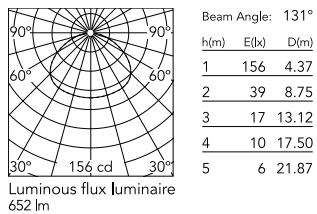

Schematic light drawing

Photometric

Lighting type	Direct
Light distribution	Symmetric

Electrical

Insulation class	II
Frequency (Hz)	50/60
Main voltage (Vac)	220-240
LED voltage Vf (Vdc)	null
Dimmable	Yes
Dimming interface	Dimmer Integrated
Plug type	Type C
Batteries inside	No
Charging min time	No