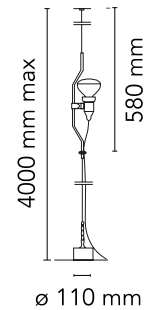

FLOS

F5400058 Nickel

Parentesi

Designed by Achille Castiglioni and Pio Manzu, 1971

Halogen - 150W

Lamp providing direct light. Lamp moves vertically via sliding of a painted or nickel-plated shaped steel tube on a ceiling-to-floor steel cable (4000 mm long). Fixture head made of injection-molded black elastomer housing a switch. Length of power cord from lamp-holder 4000 mm. Net weight 3 kg.

Are you a professional and your project needs consulting and support?

[BOOK AN APPOINTMENT](#)

Main specifications

EAN	8059607020296
Mounting	Suspension
Environments	Indoor dry location
Light Source Type	Bulb
Lamp category	Halogen
Lamp holders	E27
Iicos	HSGSR
Number of heads	1
Power (W)	150

Physical

Colour	Nickel
Cord length (mm)	4000
Net weight (kg)	3.2
Package height (mm)	90
Package width (mm)	150
Package length (mm)	610
Package volume (m3)	0.01
IP internal	20

Download

[Mounting instructions](#) PDF

Physical

Colour	Nickel
Cord length (mm)	4000
Net weight (kg)	3.57
Package height (mm)	90
Package width (mm)	150
Package length (mm)	610
Package volume (m3)	0.01
IP internal	20

Download

[Mounting instructions](#) PDF