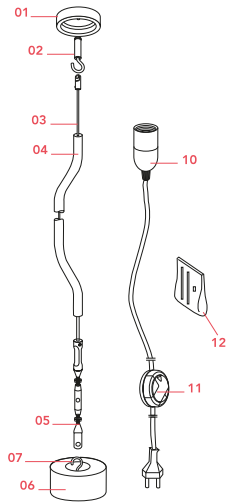

FLOS

F5400058 Nickel

Parentesi

Designed by Achille Castiglioni and Pio Manzu, 1971

Halogen - 150W

Lamp providing direct light. Lamp moves vertically via sliding of a painted or nickel-plated shaped steel tube on a ceiling-to-floor steel cable (4000 mm long). Fixture head made of injection-molded black elastomer housing a switch. Length of power cord from lamp-holder 4000 mm. Net weight 3 kg.

Designed by Achille Castiglioni and Pio Manzu, 1971

Halogen - 150W

Lamp providing direct light. Lamp moves vertically via sliding of a painted or nickel-plated shaped steel tube on a ceiling-to-floor steel cable (4000 mm long). Fixture head made of injection-molded black elastomer. On the cable there is the electronic dimmer which allows the regulation of light brightness.

Physical

Colour	Nickel
Cord length (mm)	4000
Net weight (kg)	3.57
Package height (mm)	90
Package width (mm)	150
Package length (mm)	610
Package volume (m3)	0.01
IP internal	20

Download

[Mounting instructions](#) PDF

NOT INCLUDED

RF32366

LED Lamp 12W E27 220-240V
2700K R125

Spare Parts

01.	Complete nickel rose	RF5400158
02.	Anchor hook screw	RF06745
03.	Parentesi 4m steel cable	RF01442
03.	Parentesi 6m steel cable	RF01444
04.	Nickel tube	RF02896
05.	Parentesi inox turnbuckle & grub screw	RF01438
07.	Hook + nut	RF06747
09.	Parentesi rubber support	RF06068
11.	Led rondo' dimmer 220/240v 40-250w 4-100w	RF28045
12.	Kit wire ties and screw	RF5600200