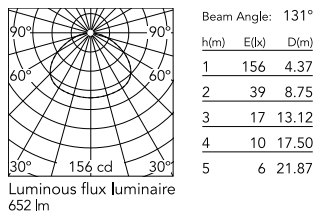

Schematic light drawing

Photometric

Lighting type	Direct
Light distribution	Symmetric

Electrical

Insulation class	II
Frequency (Hz)	50/60
Main voltage (Vac)	220-250
LED voltage Vf (Vdc)	null
Dimmable	Yes
Dimming interface	Switch Integrated (Remote Dimmable)
Plug type	Type C
Batteries inside	No
Charging min time	No