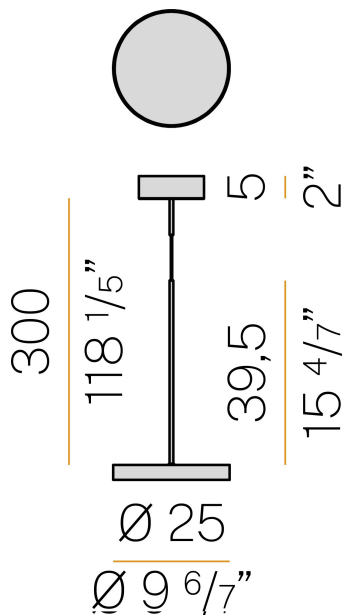

PANZERI

Dip

220-240V AC dimmable (DALI/Push DIM)

L08405.000.0502

 champagne

Data sheet

CODE	L08405.000.0502
SYSTEM POWER CONSUMPTION	18W
EFFICACY	107.28lm/W
LIGHT SOURCE	LED
COLOUR TEMPERATURE	2700K Ra>90
LIGHT DISTRIBUTION	diffused
POWER SUPPLY	220-240V AC
FREQUENCY	50/60Hz
ELECTRICAL CONFIGURATION	dimmable (DALI/Push DIM)
DRIVER	integrated included
NOMINAL LUMINOUS FLUX	3013lm
LUMEN OUTPUT	1931lm
EFFICIENCY	64.1%
WEIGHT	1,90 Kg
PROTECTION DEGREE	IP40
COLOUR TOLLERANCES	SDCM 3
PACKING DIMENSIONS	0,0 x 0,0 x 0,0 cm

Suspension lighting fixture for ceiling installation for interiors, with direct light emission.

Power supply canopy with pickled sheet metal fixing bracket, deep-drawn sheet metal closing frame in polyacrylic paint.

Suspension kit with painted brass tube tige, power supply and 3m (118.1") long suspension adjustable coaxial cable.

Technical drawing

Polar diagram