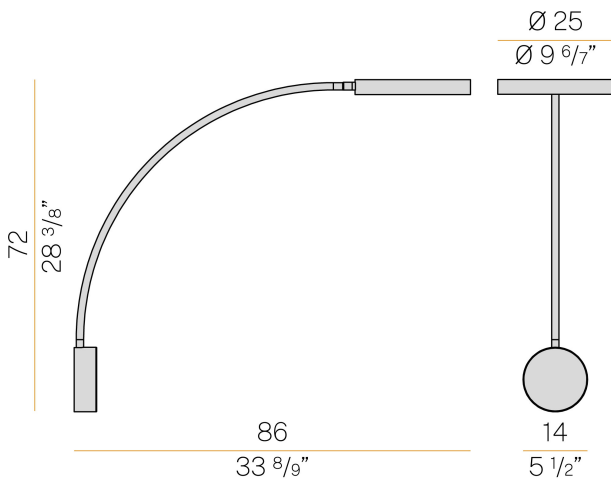

PANZERI

Dip

220-240V AC dimmable (DALI/Push DIM)

A08428.070.0502

 textured soft white

Data sheet

CODE	A08428.070.0502
SYSTEM POWER CONSUMPTION	18W
EFFICACY	107.28lm/W
LIGHT SOURCE	LED
COLOUR TEMPERATURE	2700K Ra>90
LIGHT DISTRIBUTION	diffused
POWER SUPPLY	220-240V AC
FREQUENCY	50/60Hz
ELECTRICAL CONFIGURATION	dimmable (DALI/Push DIM)
DRIVER	integrated included
NOMINAL LUMINOUS FLUX	3013lm
LUMEN OUTPUT	1931lm
EFFICIENCY	64.1%
WEIGHT	2,64 Kg
PROTECTION DEGREE	IP40
COLOUR TOLLERANCES	SDCM 3
PACKING DIMENSIONS	49,0 x 119,0 x 19,0 cm

Wall installation lighting fixture for interiors, with direct or indirect light emission. Power supply canopy with pickled sheet metal fixing bracket, deep-drawn sheet metal closing frame in polyacrylic paint. Calendered steel tube stem, with polyacrylic paint. Die-cast aluminum emitting head with polyacrylic paint in champagne, mat black, bronze and soft textured white finishes. UV technology screen-printed diffuser, made of opal polycarbonate, installed with magnetic coupling.

Technical drawing

Polar diagram