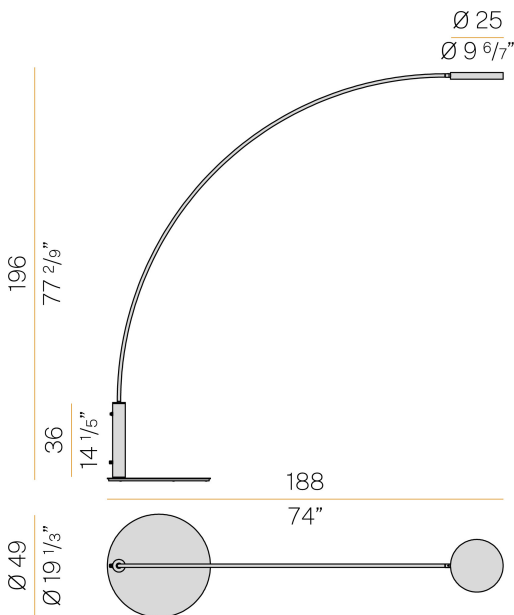

PANZERI

Dip

220-240V AC dimmable (Push DIM)

ET08434.170.0527

● micaceous grey

Data sheet

CODE	ET08434.170.0527
SYSTEM POWER CONSUMPTION	18W
EFFICACY	107.28lm/W
LIGHT SOURCE	LED
COLOUR TEMPERATURE	2700K Ra>90
LIGHT DISTRIBUTION	diffused
POWER SUPPLY	220-240V AC
FREQUENCY	50/60Hz
ELECTRICAL CONFIGURATION	dimmable (Push DIM)
DRIVER	integrated included
NOMINAL LUMINOUS FLUX	3013lm
LUMEN OUTPUT	1931lm
EFFICIENCY	64.1%
WEIGHT	20,00 Kg
PROTECTION DEGREE	IP65
COLOUR TOLLERANCES	SDCM 3
PACKING DIMENSIONS	0,0 x 0,0 x 0,0 cm

Floor lighting fixture for exteriors, with direct or indirect light emission. Circular bearing base in metal, with polyacrylic paint. Calendered steel tube stem, with polyacrylic paint. Die-cast aluminum emitting head with polyacrylic paint in corten, olive textured green, soft textured white and micaceous grey. UV technology screen-printed diffuser, made of opal polycarbonate.

Technical drawing

Polar diagram