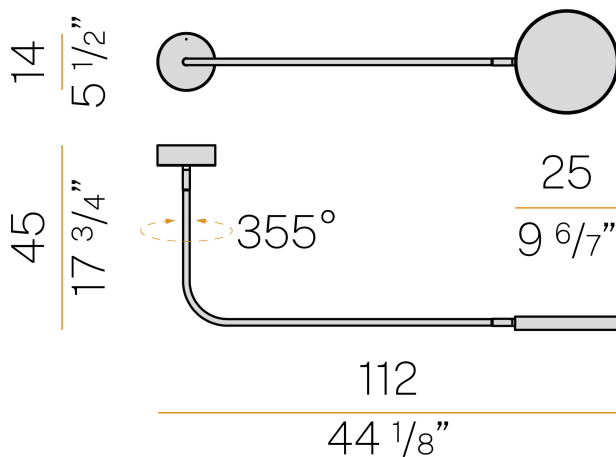

Technical drawing