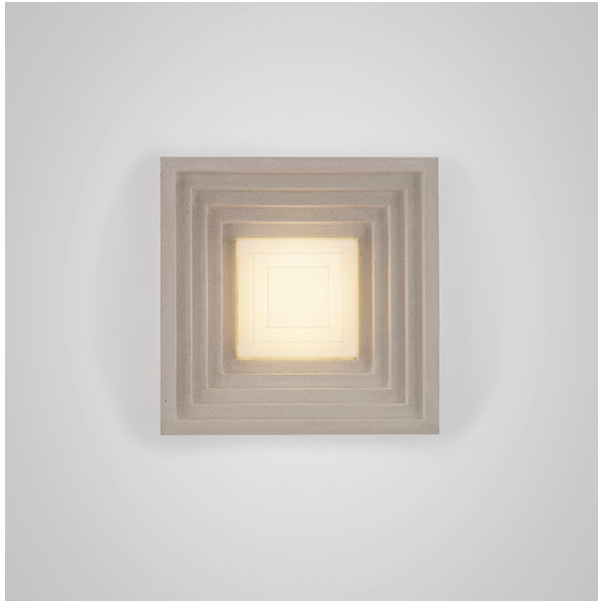

LEE BROOM

PANTHEUM

PRODUCT DETAILS

Name	Year of Design	
Pantheum Surface Light	2022	
Product Code	110-130V	220-240V
Pantheum Surface Light	PAN0110	PAN0010

Dimensions
H 36 cm x W 36 cm x D 9.5 cm / H 14 1/8 x W 14 1/8 x D 3 1/4 in

Weight
Product (net) : 8 kg / 17.6 lb Boxed (gross) : 8.75 kg / 19.3 lb

Materials
Jesmonite with opal acrylic diffuser & brushed gold details

Jesmonite

Brushed gold

Surface Mount
Includes mounting plate to fit flush to surface