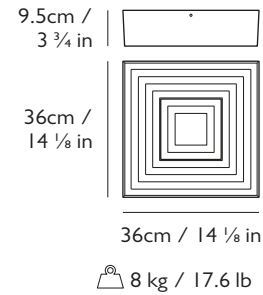

LEE BROOM

PANTHEUM

PRODUCT DETAILS

Name	Year of Design	
Pantheum Surface Light	2022	
Product Code	110-130V	220-240V
Pantheum Surface Light	PAN0110	PAN0010

Dimensions
H 36 cm x W 36 cm x D 9.5 cm / H 14 1/8 x W 14 1/8 x D 3 1/4 in

Weight
Product (net) : 8 kg / 17.6 lb Boxed (gross) : 8.75 kg / 19.3 lb

Materials
Jesmonite with opal acrylic diffuser & brushed gold details

Jesmonite

Brushed gold

Surface Mount
Includes mounting plate to fit flush to surface