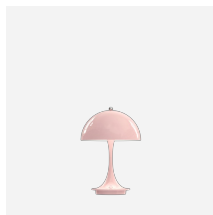

Panthella Floor

The fixture emits a glare-free, soft and comfortable illumination. The opal acrylic shade leaves a diffused comfortable light atmosphere due to the translucent shade, the downward reflection from the inner shade and the reflection from the trumpet stem.

Mounting

Cable type: Plastic cord with plug. Cable length: 2.5m. Light control: On/off switch on cord. Diffuser with bajonet lock.

Finish

White opal acrylic.

Materials

Shade: Injection moulded white opal acrylic. Base: White, injection moulded ABS. Housing: White, injection moulded ABS. Diffuser : Injection moulded opal pmma.

Light source

1x53W E27

Product family

Panthella Table

Panthella MINI

Panthella Portable

Panthella Table 320

Panthella Portable Metal

Light description

The fixture emits glare free, comfortable light.
Top hemispherical shade reflects light downwards

Design

Verner Panton

Material

Shade: opal acrylic, 1.5mm (0.06") thick.
Base: injection molded white ABS, 1.5mm (0.06") thick.
Stem: extruded steel, white wet painted, 1.5mm (0.06") thick.
Switch: on/off, phenolic, on cord.
Socket: Porcelain, medium base for A-19, frosted envelope lamps.