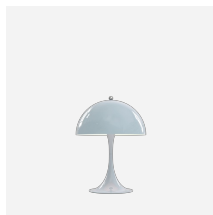

Panthella Floor

The fixture emits a glare-free, soft and comfortable illumination. The opal acrylic shade leaves a diffused comfortable light atmosphere due to the translucent shade, the downward reflection from the inner shade and the reflection from the trumpet stem.

Light source

1x53W E27

Product family

Panthella Table

Panthella MINI

Panthella Portable

Panthella Table 320

Panthella Portable Metal

Panthella Portable V2

Product variants

Light source

1x53W E27

Product description

Modern, all white, portable fixture.
Terse and iconic design
Matching table version available.

Mounting

Portable fixture plugs into standard wall outlet.

Light description

The fixture emits glare free, comfortable light.
Top hemispherical shade reflects light downwards

Design

Verner Panton

Material

Shade: opal acrylic, 1.5mm (0.06") thick.
Base: injection molded white ABS, 1.5mm (0.06") thick.
Stem: extruded steel, white wet painted, 1.5mm (0.06") thick.
Switch: on/off, phenolic, on cord.
Socket: Porcelain, medium base for A-19, frosted envelope lamps.