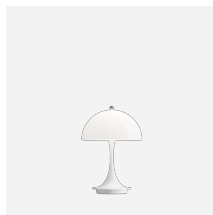

Panthella Floor

The fixture emits a glare-free, soft and comfortable illumination. The opal acrylic shade leaves a diffused comfortable light atmosphere due to the translucent shade, the downward reflection from the inner shade and the reflection from the trumpet stem.

Light source

1x53W E27

Product family

Panthella Table

Panthella MINI

Panthella Portable

Panthella Table 320

Panthella Portable Metal

Panthella Portable V2

Product variants

Light source

1x53W E27

Product description

Modern, all white, portable fixture.
Terse and iconic design
Matching table version available.

Mounting

Portable fixture plugs into standard wall outlet.

Light description

The fixture emits glare free, comfortable light.
Top hemispherical shade reflects light downwards

Design

Verner Panton

Material

Shade: opal acrylic, 1.5mm (0.06") thick.
Base: injection molded white ABS, 1.5mm (0.06") thick.
Stem: extruded steel, white wet painted, 1.5mm (0.06") thick.
Switch: on/off, phenolic, on cord.
Socket: Porcelain, medium base for A-19, frosted envelope lamps.