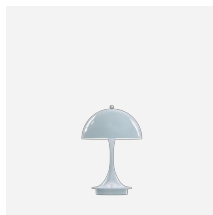

Panthella Floor

The fixture emits a glare-free, soft and comfortable illumination. The opal acrylic shade leaves a diffused comfortable light atmosphere due to the translucent shade, the downward reflection from the inner shade and the reflection from the trumpet stem.

Light source

1x53W E27

Product family

Panthella Table

Panthella MINI

Panthella Portable

Panthella Table 320

Panthella Portable Metal

Panthella Portable V2

Product variants

Light source

1x53W E27

Product description

Modern, all white, portable fixture.
Terse and iconic design
Matching table version available.

Mounting

Portable fixture plugs into standard wall outlet.

Light description

The fixture emits glare free, comfortable light.
Top hemispherical shade reflects light downwards

Design

Verner Panton

Material

Shade: opal acrylic, 1.5mm (0.06") thick.
Base: injection molded white ABS, 1.5mm (0.06") thick.
Stem: extruded steel, white wet painted, 1.5mm (0.06") thick.
Switch: on/off, phenolic, on cord.
Socket: Porcelain, medium base for A-19, frosted envelope lamps.