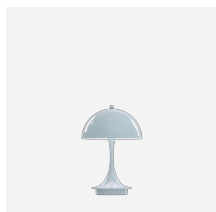

PANTHELLA 250 TABLE LAMP

The fixture emits a glare-free, soft and comfortable illumination. The metal shade versions direct the light directly downwards and create a pleasant illumination due to the inner white painted shade and the reflection from the trumpet-shaped stem. The opal acrylic produces a diffused comfortable light due to the translucent shade, the downward reflection from the inner shade and the reflection from the trumpet-shaped stem.

Mounting

Plastic cord. Cable length: 2.5m. LED-driver: Separate, plugs into power outlet. Light control: In-line switch. Timer function: 4 hours/8 hours. Stepless dimming between 15 and 100%.

Finish

Opal acrylic shade in White, Pale Rose, and Pale Blue with matching stand. Grey opal acrylic shade with high lustre chrome stand. High lustre chrome shade and stand. Brass metallised shade and stand. Pale Rose, Pale Blue, Coral, White, Black or Orange, powder coated, shade and stand.

Related products

Panthella 400 Table Lamp

Panthella Floor

Panthella 320 Table Lamp

Panthella 160 Portable

Panthella 160 Portable Metal

Panthella 250 Portable

Product variants

| Colour | Cable type | Light source | Lumen | Class |
|---|------------|---------------|-------|-------|
|  Black | Black cord | - | - | - |
|  Brass metallised | White cord | LED 2700K 10W | 428 | II |
|  Coral | | | 460 | |
|  Grey opal acryl | | | 589 | |
|  High lustre chrome plated | | | | |
|  Orange | | | | |
|  Pale blue | | | | |
|  Pale blue opal acryl | | | | |
|  Pale rose | | | | |
|  Pale rose opal acryl | | | | |
|  White | | | | |
|  White opal acryl | | | | |