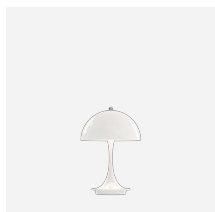

Panthella 160 Portable Metal