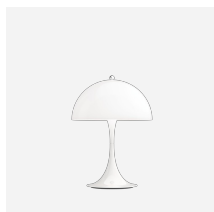

PANTHELLA 250 TABLE LAMP

The fixture emits a glare-free, soft and comfortable illumination. The metal shade versions direct the light directly downwards and create a pleasant illumination due to the inner white painted shade and the reflection from the trumpet-shaped stem. The opal acrylic produces a diffused comfortable light due to the translucent shade, the downward reflection from the inner shade and the reflection from the trumpet-shaped stem.

Materials

Shade: Injection moulded acrylic or deep drawn steel. Base and Housing: Die cast aluminium. Diffuser: Injection moulded opal pmma.

Sizes and weights

Width x Height x Length (mm) | 250 x 335 x 250 Max 1.2 kg

Related products

Panthella 400 Table Lamp

Panthella Floor

Panthella 320 Table Lamp

Panthella 160 Portable

Panthella 160 Portable Metal

Panthella 250 Portable

Product variants

| Colour | Cable type | Light source | Lumen | Class |
|---|------------|---------------|-------|-------|
|  Black | Black cord | - | - | - |
|  Brass metallised | White cord | LED 2700K 10W | 428 | II |
|  Coral | | | 460 | |
|  Grey opal acryl | | | 589 | |
|  High lustre chrome plated | | | | |
|  Orange | | | | |
|  Pale blue | | | | |
|  Pale blue opal acryl | | | | |
|  Pale rose | | | | |
|  Pale rose opal acryl | | | | |
|  White | | | | |
|  White opal acryl | | | | |