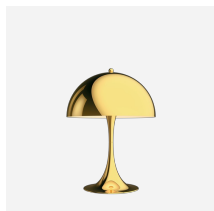

Panthella 320 Table Lamp