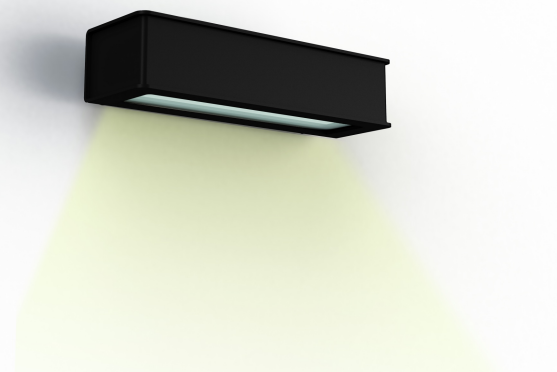

Technical data

Rated voltage	230V AC
Input voltage range	220 - 240 V AC
Driver output	-
Alimentation output	-
Class	2
IP	65
IK	-
Diffuser	Frosted glass
Bulb cover	No
Source	G9
Color temperature real output	-
Real light output	- lm
Total consumption	- W
Energy class	Classe de la lampe (non fournie)
Luminous efficacy	-
IRC	-
SDCM	-
Optic	-
Dimmable	-
Ta	-
Led lifetime	-
Ambient temperature range	-10 ~50°C
UGR	-
ULR	-
THDI	-
Fixing kit	Yes
With sensor	No
With IP55 socket	No

[Download the installation manual](#)

Plémo

catalogue 2024 p. 28

ref. 190001113

EAN. 3663660293051

Model ①

Materials and finishes

Material	aluminium
Colour	Velvet black - 113