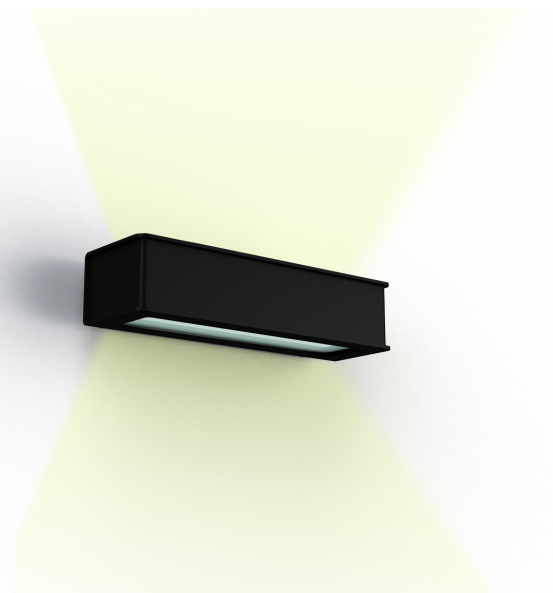

[Download the installation manual](#)

Plémo

catalogue 2024 p. 28

ref. 190001113

EAN. 3663660293051

Model ①

Materials and finishes

Material	aluminium
Colour	Velvet black - 113

[Download the installation manual](#)

Plémo

catalogue 2024 p. 28

ref. 190002113

EAN. 3663660292870

Model 2

Materials and finishes

Material	aluminium
Colour	Velvet black - 113