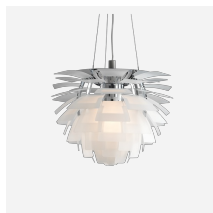

PH Artichoke Glass