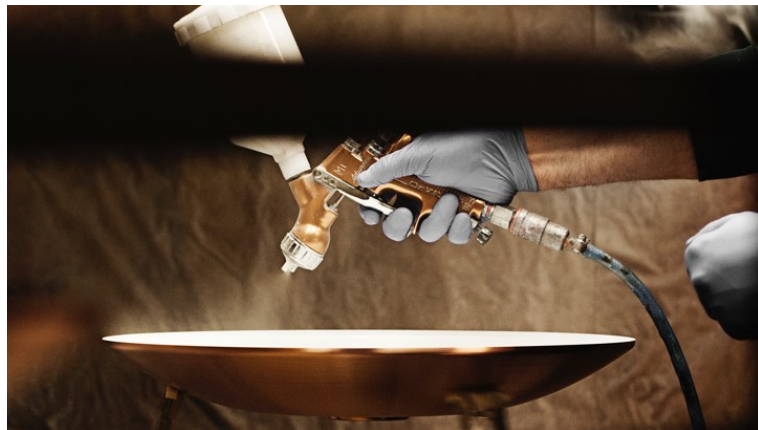

PH ARTICHOKE ANNIVERSARY EDITION

The pendant illuminates any space with a 100% glare-free light due to the 72 leaves, which form 12 precisely positioned rows that hold six leaves each. The fixture ensures the light is distributed inwards as well as outwards, thereby emitting a beautiful and comfortable light. Moreover, the high quality of light is maintained in the energy efficient LED variant that creates the same renowned atmosphere around the pendant.

Product info

Information

Every PH Artichoke Anniversary Edition is engraved with a unique ID number.

Mounting

E27 Suspension: 4 m. Cord 3 x 0,75 mm² & wire. Canopy: White. LED Suspension: 4 m. Cord 2 x 1 mm² and wire. Canopy: White LED with driver.

Finish

White powder coated outside and pale rose wet painted inner side. Brass metallised.

Materials

Leaves: Laser cut steel. Top shade: White outside with pale rose inner side, spun steel. Suspension: White. Frame: Brass metallised, laser cut steel.