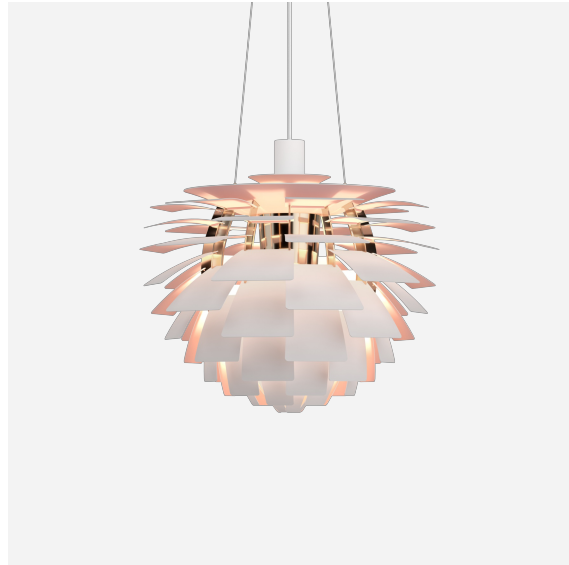

PH ARTICHOKE ANNIVERSARY EDITION

The pendant illuminates any space with a 100% glare-free light due to the 72 leaves, which form 12 precisely positioned rows that hold six leaves each. The fixture ensures the light is distributed inwards as well as outwards, thereby emitting a beautiful and comfortable light. Moreover, the high quality of light is maintained in the energy efficient LED variant that creates the same renowned atmosphere around the pendant.

Product info

Information

Every PH Artichoke Anniversary Edition is engraved with a unique ID number.

Mounting

E27 Suspension: 4 m. Cord 3 x 0,75 mm² & wire. Canopy: White. LED Suspension: 4 m. Cord 2 x 1 mm² and wire. Canopy: White LED with driver.

Finish

White powder coated outside and pale rose wet painted inner side. Brass metallised.

Materials

Leaves: Laser cut steel. Top shade: White outside with pale rose inner side, spun steel. Suspension: White. Frame: Brass metallised, laser cut steel.

Weight

Min: 13.628 kg Max: 9.047 kg

Dimensions

Ø 480, Ø 600

Finish

Matte white/pale rose