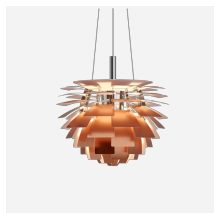

Related products

PH Artichoke