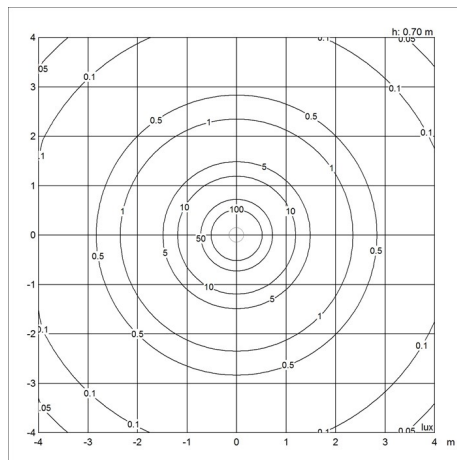

Design

Poul Henningsen

Weight

Min: 0.928 kg Max: 1.996 kg

Finish

Brass, Copper, Hues of blue, Hues of green, Hues of grey, Hues of orange, Hues of red, Hues of rose, Monochrome black, Monochrome blue, Monochrome white, White classic, White modern

Light distribution diagrams

Isolux

Spare parts & accessories

Product

Canopy White 2-part tophat ©

Variant number

5749329034