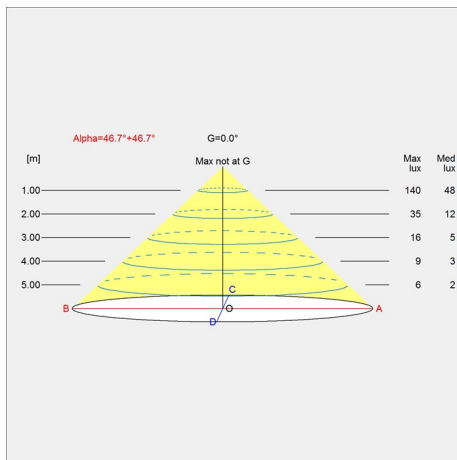

Design

Poul Henningsen

Weight

Min: 0.928 kg Max: 1.996 kg

Finish

Brass, Copper, Hues of blue, Hues of green, Hues of grey, Hues of orange, Hues of red, Hues of rose, Monochrome black, Monochrome blue, Monochrome white, White classic, White modern

Light distribution diagrams

Cartesian