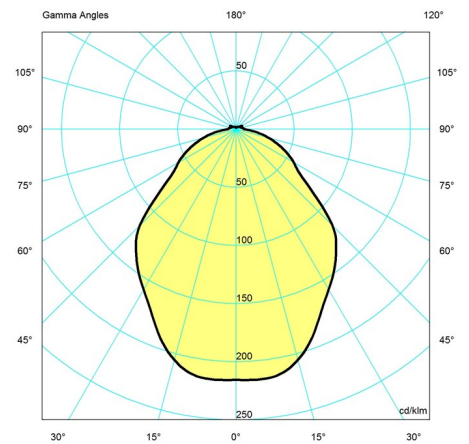

Design

Poul Henningsen

Weight

Min: 0.928 kg Max: 1.996 kg

Finish

Brass, Copper, Hues of blue, Hues of green, Hues of grey, Hues of orange, Hues of red, Hues of rose, Monochrome black, Monochrome blue, Monochrome white, White classic, White modern

Light distribution diagrams

Cartesian

Isolux

Polar

Spare parts & accessories

Product

Canopy White 2-part tophat ©

Variant number