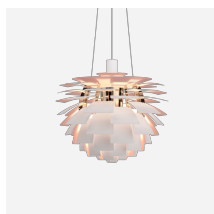

PH 5 ANNIVERSARY EDITION

The fixture provides a comfortable, glare-free light, based on the principle of Poul Henningsen's reflective three-shade system, which directs the majority of the light downwards. It emits a lateral light as well as illuminating itself, providing a soft radiance from within its core. The lower shade is furthermore fitted with a frosted diffuser glass to ensure that the downward directed light is 100% glare-free.

Suspension: Cord 2x1 mm². Cord length: 3 m. Canopy: White.

Finish

White wet painted outside and pale rose powder coated inner side. Brass metallised.

Materials

Shades: Spun aluminum. White and pale rose matt lacquered. Anti-glare shade: Pale rose. Struts: Brass metallised, rolled aluminium.

Related products

PH 5

PH 5 Mini

PH 5 Retake

PH Artichoke Anniversary Edition

AJ Mini Anniversary Edition

Design

Poul Henningsen

Weight

2.399

Finish

Matte white/pale rose

Spare parts & accessories

Product	Variant number
PH 5 Brass Metallised spacers	5741108305