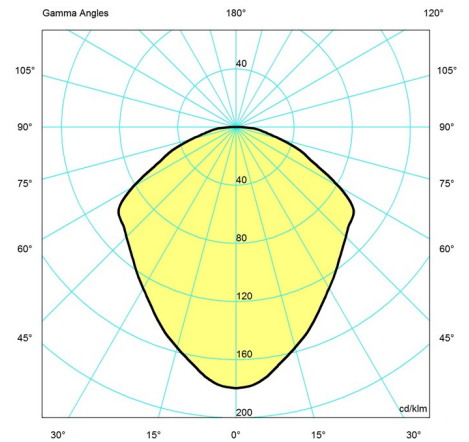

Polar

Spare parts & accessories

Product

- PH 3-2½ Bollard/Wall, 3 x black top screws
- PH 3-2½ Bollard/Wal glass
- PH3-2½ BOL-/TOLDBOD BOL.EARTH ANCHOR NEW

Variant number

- 5747293405
- 5747293418
- 5747293696