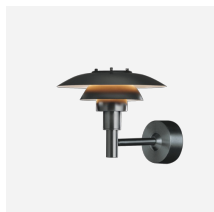

PH 3-2½ BOLLARD

The fixture is designed based on the principle of a reflective three-shade system, which directs the light downwards. The shades have a matt white painted interior surface, diffusing the light in a comfortable way.

Finish

Black, powder coated.

Materials

Top shade: Spun stainless steel. Middle/lower shade: Spun stainless steel. Shadeholder: Form pressed glass. Post: Stainless steel.

Sizes and weights

Width x Height x Length (mm) | 283 x 909 x 283 Max 3.4 kg

Light source

1x60W E27

Information

Earth anchor to be ordered separately. Anchor bolts to be sourced locally.

Related products

PH 3-2½ Wall

Product variants

Light source