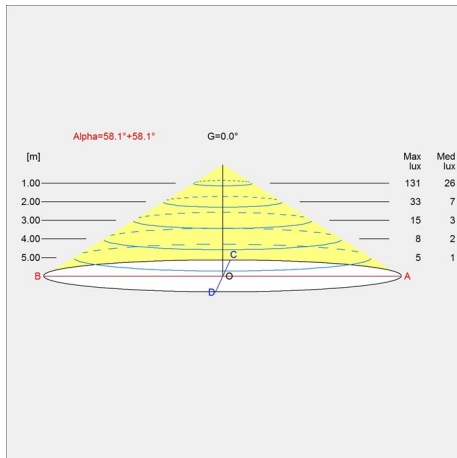

Design

Poul Henningsen

Weight

3.373

Finish

Black

Light distribution diagrams

Cartesian