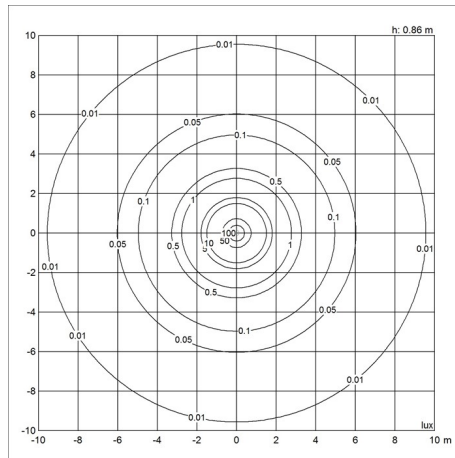

Design

Poul Henningsen

Weight

3.373

Finish

Black

Light distribution diagrams

Isolux

Spare parts & accessories

Product

- PH 3-2½ Bollard/Wall, 3 x black top screws
- PH 3-2½ Bollard/Wal glass
- PH3-2½ BOL-/TOLDBOD BOL.EARTH ANCHOR NEW

Variant number

- 5747293405
- 5747293418
- 5747293696