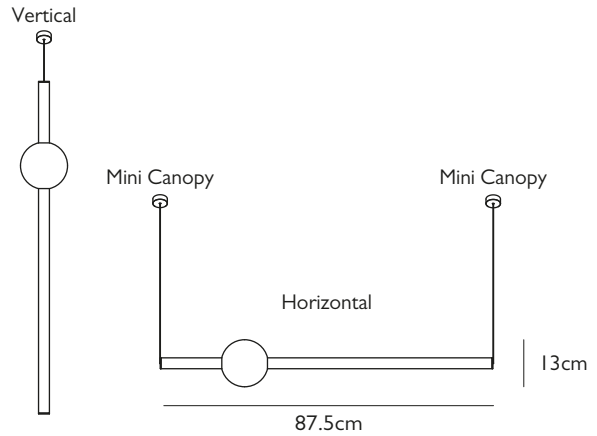

UL, cULus

Year of Design

2018

Dimensions

H 13cm x W 87.5cm - H 5 1/8 in x W 34 1/2 in

Suspension

Length: 500cm - 196 3/8 in

1 x Adjustable steel tensile wire & 1 x Cord with transparent casing
Kit to hang horizontally or vertically included.

Ceiling plate / Canopy

2 x mini canopies in matching finish to Orion.
H 1.55cm x Dia 4cm - H 5/8 in x Dia 1 5/8 in

Also available to order separately:

1 x Side Entry Adapter, which enables LED driver to be surface mounted (increases height of mini canopy to 3.1cm / 1 1/4 in).

Boxed (gross): 3.32 kg / 7.32 lbs

For more information please contact:

US & Canada Inquiries: +1 212 804 8477 - sales@leebroom.com

UK & Global Inquiries: +44 207 820 0742 - 95 Rivington Street, London, EC2A 3AY - info@leebroom.com

www.leebroom.com

0723rev19

LEE BROOM

ORION TUBE LIGHT (220-240V)

LED Driver Dimensions

10cm x 6cm x 3cm (3 7/8 in x 2 3/8 in x 1 1/8 in)

Suitable sized cavity / housing required for LED driver in ceiling or surface mounting.