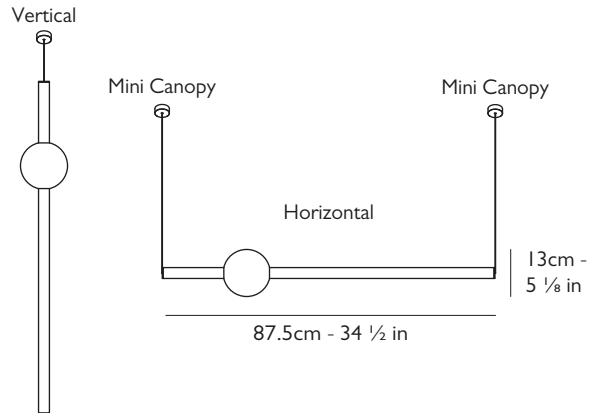

LEE BROOM

ORION TUBE LIGHT (110-130V)

Must be installed with LED driver

LED driver to be installed remotely in suitable sized cavity / housing
Refer to LED driver specification sheet for correct size of LED driver supplied with your particular Orion set-up.

PRODUCT DETAILS

Name

Orion Tube Light

Finish & Product Code

Polished Gold ● ORI0120
Polished Gunmetal ● ORI0121

Materials

Opal acrylic tube, steel globe

Illumination

13.9W, 2700k, 1069 lumen, 24VDC, CRI 85
Supplied with separate LED driver with 110-130V input.

Dimming

Dimmable. Lutron C.L dimmers recommended for up to 8 units
For more than 8 units, please contact us.

Certification

UL, cULus

Year of Design

2018

Dimensions

H 13cm x W 87.5cm - H 5 1/8 in x W 34 1/2 in

Suspension

Length: 500cm - 196 3/8 in

1 x Adjustable steel tensile wire & 1 x Cord with transparent casing
Kit to hang horizontally or vertically included.

Ceiling plate / Canopy

2 x mini canopies in matching finish to Orion.
H 1.55cm x Dia 4cm - H 5/8 in x Dia 1 5/8 in

Also available to order separately:

1 x Side Entry Adapter, which enables LED driver to be surface mounted (increases height of mini canopy to 3.1cm / 1 1/4 in).

1 x Deep Canopy that can mount LED driver in canopy if required (H 6.5cm x Dia 13cm - H 2 1/2 in x Dia 5 1/8 in).

1 x Ceiling plate cover for junction box to mount mini canopy.

Weight

Product (net): 1.75 kg / 3.86 lbs

Boxed (gross): 2.66 kg / 5.86 lbs

For more information please contact:

US & Canada Inquiries: +1 212 804 8477 - sales@leebroom.com

UK & Global Inquiries: +44 207 820 0742 - 95 Rivington Street, London, EC2A 3AY - info@leebroom.com

www.leebroom.com

0723rev19