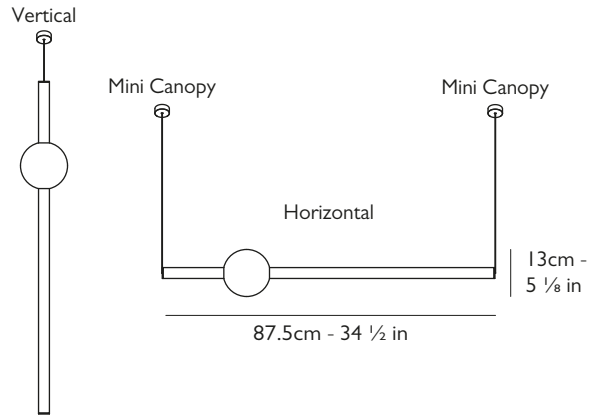

1 x Adjustable steel tensile wire & 1 x Cord with transparent casing
Kit to hang horizontally or vertically included.

Ceiling plate / Canopy

2 x mini canopies H 1.55cm x Dia 4cm, in matching finish to Orion.

www.leebroom.com

0723rev18

LEE BROOM

ORION GLOBE LIGHT (110-130V)

Must be installed with LED driver

LED driver to be installed remotely in suitable sized cavity / housing
Refer to LED driver specification sheet for correct size of LED driver supplied with your particular Orion set-up.

UL, cULus

Year of Design

2018

Dimensions

H 13cm x W 87.5cm - H 5 1/8 in x W 34 1/2 in

Suspension

Length: 500cm - 196 3/8 in

1 x Adjustable steel tensile wire & 1 x Cord with transparent casing
Kit to hang horizontally or vertically included.

Certification

UL, cULus

Year of Design

2018

Dimensions

H 13cm x W 87.5cm - H 5 1/8 in x W 34 1/2 in

Suspension

Length: 500cm - 196 3/8 in