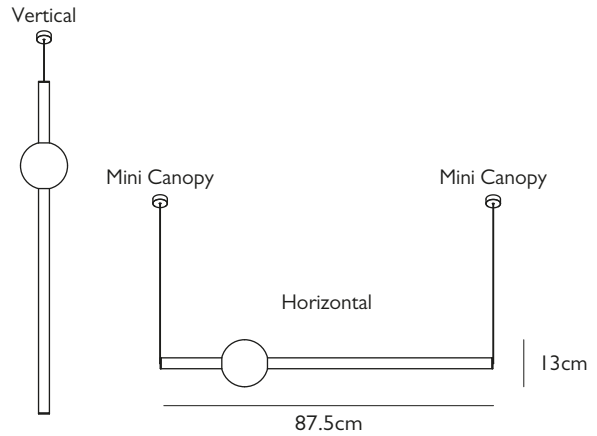

LEE BROOM

ORION GLOBE LIGHT (220-240V)

LED Driver Dimensions

10cm x 6cm x 3cm

Suitable sized cavity / housing required for LED driver in ceiling or surface mounting.

Alternatively use deep canopy to mount LED driver in canopy.

Certification

CE, CB

Year of Design

2018

Dimensions

H 13cm x W 87.5cm

Suspension

Length: 500cm

1 x Adjustable steel tensile wire & 1 x Cord with transparent casing
Kit to hang horizontally or vertically included.

Ceiling plate / Canopy

2 x mini canopies H 1.55cm x Dia 4cm, in matching finish to Orion.

UL, cULus

Year of Design

2018

Dimensions

H 13cm x W 87.5cm - H 5 1/8 in x W 34 1/2 in

Suspension

Length: 500cm - 196 3/8 in

1 x Adjustable steel tensile wire & 1 x Cord with transparent casing
Kit to hang horizontally or vertically included.