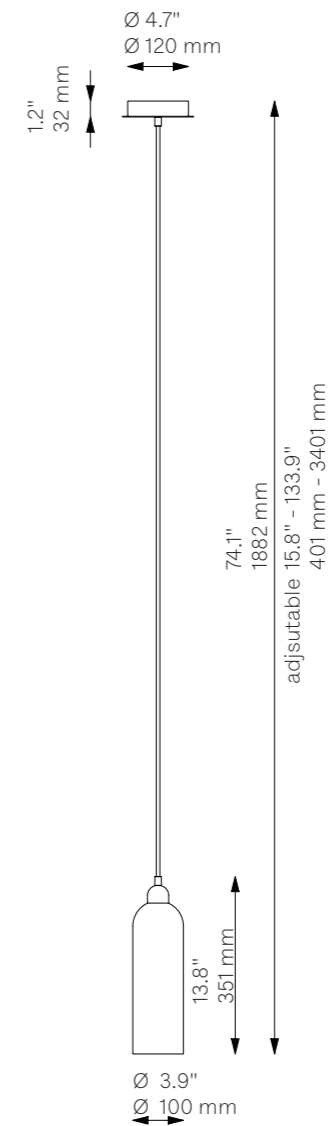

Glass Lampshades	1 x Ø 100 mm x H 300 mm
	1 x Ø 3.9" x H 11.8"
	Triplex Opal Glass (acid etch on the outside)

Weight	1.3 kg / 2.9 lb

Light Source	LED Bulb (included)	1 x 5 W
	Max Wattage	1 x 15 W
	Total Lumens	450-500 lm
	Color Temperature	3000 K
	Bulb Base	E14 / E12

Dimmable with electronic
Dimmers only (ELV, trailing edge)

Finishes	LBB / Lacquered Burnished Brass
	BGM / Black Gunmetal
	PN / Polished Nickel