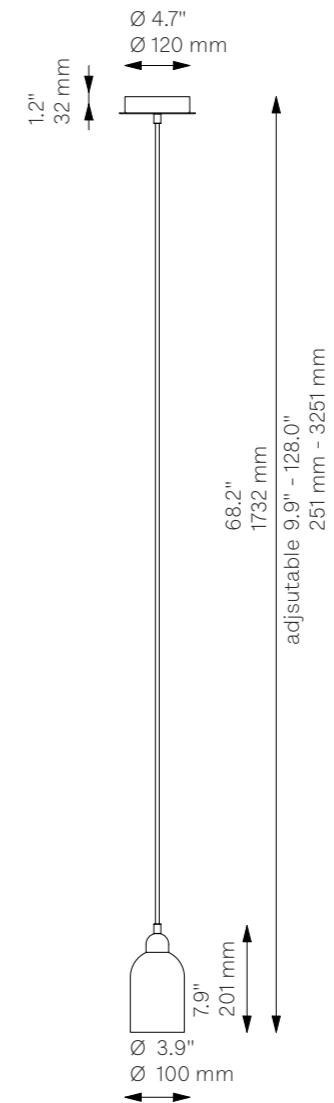

Odyssey Single SM

Pendant - B161

Ceiling

Glass Lampshades	1 x Ø 100 mm x H 150 mm
	1 x Ø 3.9" x H 5.9"
	Triplex Opal Glass (acid etch on the outside)

Weight	1.0 kg / 2.2 lb
---------------	-----------------

Light Source	LED Bulb (included)	1 x 5 W
	Max Wattage	1 x 15 W
	Total Lumens	450-500 lm
	Color Temperature	3000 K
	Bulb Base	E14 / E12

Dimmable with electronic
Dimmers only (ELV, trailing edge)

Finishes	LBB / Lacquered Burnished Brass
	BGM / Black Gunmetal
	PN / Polished Nickel

Odyssey Single MD

Pendant - B162

Ceiling

Glass Lampshades	1 x $\text{Ø } 100 \text{ mm}$ x H 225 mm
	1 x $\text{Ø } 3.9''$ x H 8.9"
	Triplex Opal Glass (acid etch on the outside)

Weight	1.2 kg / 2.6 lb
---------------	-----------------