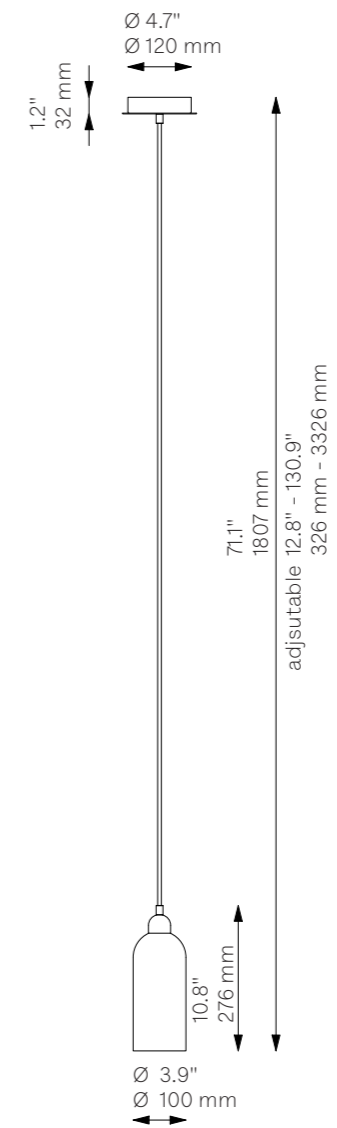

Odyssey Single SM

Pendant - B161

Ceiling

Glass Lampshades	1 x Ø 100 mm x H 150 mm
	1 x Ø 3.9" x H 5.9"
	Triplex Opal Glass (acid etch on the outside)

Weight	1.0 kg / 2.2 lb
---------------	-----------------

Light Source	LED Bulb (included)	1 x 5 W
	Max Wattage	1 x 15 W
	Total Lumens	450-500 lm
	Color Temperature	3000 K
	Bulb Base	E14 / E12

Dimmable with electronic
Dimmers only (ELV, trailing edge)

Finishes	LBB / Lacquered Burnished Brass
	BGM / Black Gunmetal
	PN / Polished Nickel

Odyssey Single MD

Pendant - B162

Ceiling

Glass Lampshades	1 x $\text{Ø } 100 \text{ mm}$ x H 225 mm
	1 x $\text{Ø } 3.9''$ x H 8.9"
	Triplex Opal Glass (acid etch on the outside)

Weight	1.2 kg / 2.6 lb
---------------	-----------------