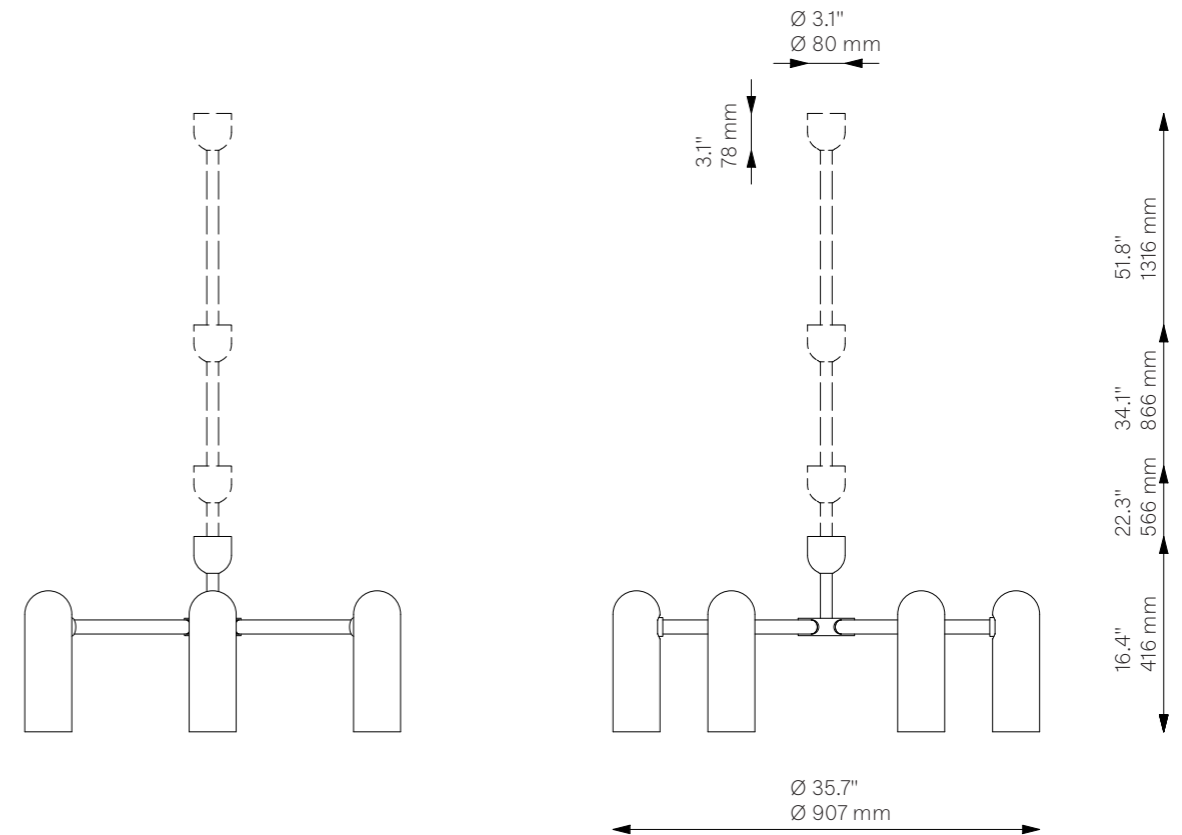

Odyssey Round SM

Chandelier - B154

Ceiling

Glass Lampshades	6 x Ø 100 mm x H 300 mm 6 x Ø 3.9" x H 11.8" Triplex Opal Glass (acid etch on the outside)		
Weight	12.6 kg / 27.8 lb		
Light Source	LED Bulb (included)	6 x 5 W LED	
	Max Wattage	6 x 15 W	
	Total Lumens	2700-3000 lm	
	Color Temperature	3000 K	
	Bulb Base	E14 / E12	
	Bulb Size	G45, max length 80 mm / 3.2"	
	Dimmable with electronic Dimmers only (ELV, trailing edge)		
Finishes	LBB / Lacquered Burnished Brass BGM / Black Gunmetal PN / Polished Nickel		
Extension Rods (Included)	1 x 150 mm 1 x 5.9"	1 x 300 mm 1 x 11.8"	1 x 450 mm 1 x 17.7"

Odyssey Round MD

Chandelier - B155

Ceiling

Glass Lampshades	8 x Ø 100 mm x H 300 mm 8 x Ø 3.9" x H 11.8" Triplex Opal Glass (acid etch on the outside)		
Weight	17.2 kg / 37.9 lb		
Light Source	LED Bulb (included)	8 x 5 W LED	
	Max Wattage	8 x 15 W	
	Total Lumens	3600-4000 lm	
	Color Temperature	3000 K	
	Bulb Base	E14 / E12	
	Bulb Size	G45, max length 80 mm / 3.2"	
	Dimmable with electronic Dimmers only (ELV, trailing edge)		
Finishes	LBB / Lacquered Burnished Brass BGM / Black Gunmetal PN / Polished Nickel		
Extension Rods (Included)	1 x 150 mm 1 x 5.9"	1 x 300 mm 1 x 11.8"	1 x 450 mm 1 x 17.7"

Odyssey Round LG

Chandelier - B156

Ceiling

Glass Lampshades	10 x Ø 100 mm x H 300 mm 10 x Ø 3.9" x H 11.8" Triplex Opal Glass (acid etch on the outside)
Weight	26.2 kg / 57.7 lb
Light Source	LED Bulb (included) 10 x 5 W LED Max Wattage 10 x 15 W Total Lumens 4500-5000 lm Color Temperature 3000 K Bulb Base E14 / E12 Bulb Size G45, max length 80 mm / 3.2" Dimmable with electronic Dimmers only (ELV, trailing edge)
Finishes	LBB / Lacquered Burnished Brass BGM / Black Gunmetal PN / Polished Nickel
Extension Rods (Included)	1 x 150 mm 1 x 300 mm 1 x 450 mm 1 x 5.9" 1 x 11.8" 1 x 17.7"