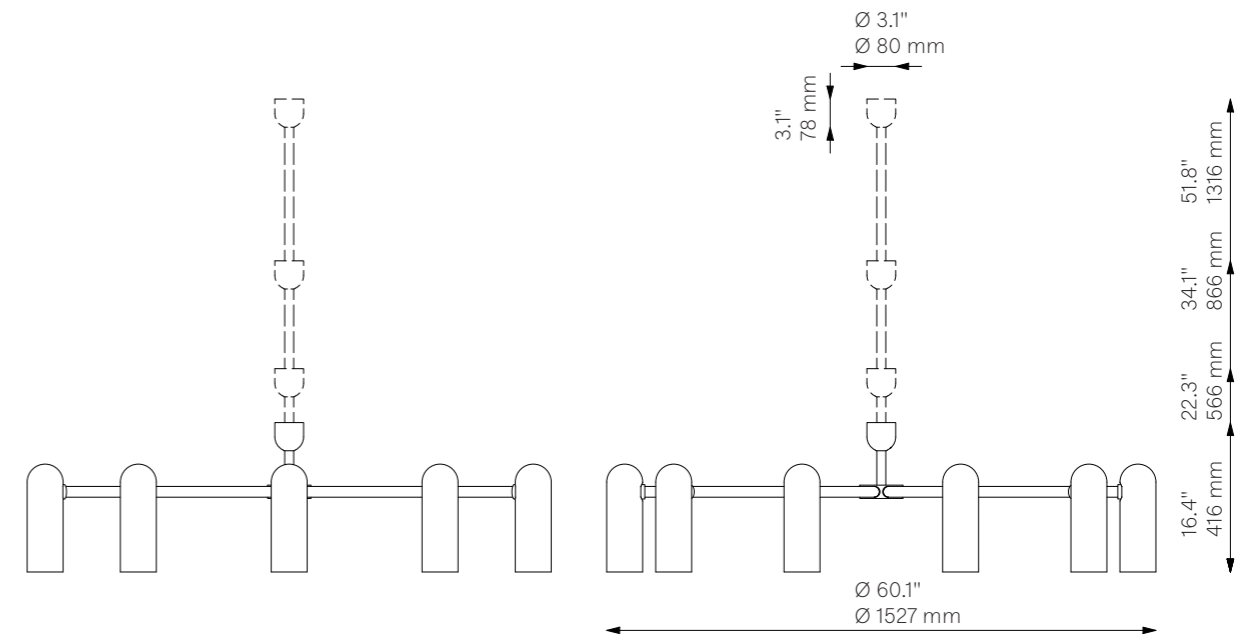

Odyssey Round SM

Chandelier - B154

Ceiling

Glass Lampshades	6 x Ø 100 mm x H 300 mm 6 x Ø 3.9" x H 11.8" Triplex Opal Glass (acid etch on the outside)		
Weight	12.6 kg / 27.8 lb		
Light Source	LED Bulb (included)	6 x 5 W LED	
	Max Wattage	6 x 15 W	
	Total Lumens	2700-3000 lm	
	Color Temperature	3000 K	
	Bulb Base	E14 / E12	
	Bulb Size	G45, max length 80 mm / 3.2"	
	Dimmable with electronic Dimmers only (ELV, trailing edge)		
Finishes	LBB / Lacquered Burnished Brass BGM / Black Gunmetal PN / Polished Nickel		
Extension Rods (Included)	1 x 150 mm 1 x 5.9"	1 x 300 mm 1 x 11.8"	1 x 450 mm 1 x 17.7"

Odyssey Round MD

Chandelier - B155

Ceiling

Glass Lampshades	8 x Ø 100 mm x H 300 mm 8 x Ø 3.9" x H 11.8" Triplex Opal Glass (acid etch on the outside)		
Weight	17.2 kg / 37.9 lb		
Light Source	LED Bulb (included)	8 x 5 W LED	
	Max Wattage	8 x 15 W	
	Total Lumens	3600-4000 lm	
	Color Temperature	3000 K	
	Bulb Base	E14 / E12	
	Bulb Size	G45, max length 80 mm / 3.2"	
	Dimmable with electronic Dimmers only (ELV, trailing edge)		
Finishes	LBB / Lacquered Burnished Brass BGM / Black Gunmetal PN / Polished Nickel		
Extension Rods (Included)	1 x 150 mm 1 x 5.9"	1 x 300 mm 1 x 11.8"	1 x 450 mm 1 x 17.7"

Odyssey Round LG

Chandelier - B156

Ceiling

Glass Lampshades	10 x Ø 100 mm x H 300 mm 10 x Ø 3.9" x H 11.8" Triplex Opal Glass (acid etch on the outside)
Weight	26.2 kg / 57.7 lb
Light Source	LED Bulb (included) 10 x 5 W LED Max Wattage 10 x 15 W Total Lumens 4500-5000 lm Color Temperature 3000 K Bulb Base E14 / E12 Bulb Size G45, max length 80 mm / 3.2" Dimmable with electronic Dimmers only (ELV, trailing edge)
Finishes	LBB / Lacquered Burnished Brass BGM / Black Gunmetal PN / Polished Nickel
Extension Rods (Included)	1 x 150 mm 1 x 300 mm 1 x 450 mm 1 x 5.9" 1 x 11.8" 1 x 17.7"