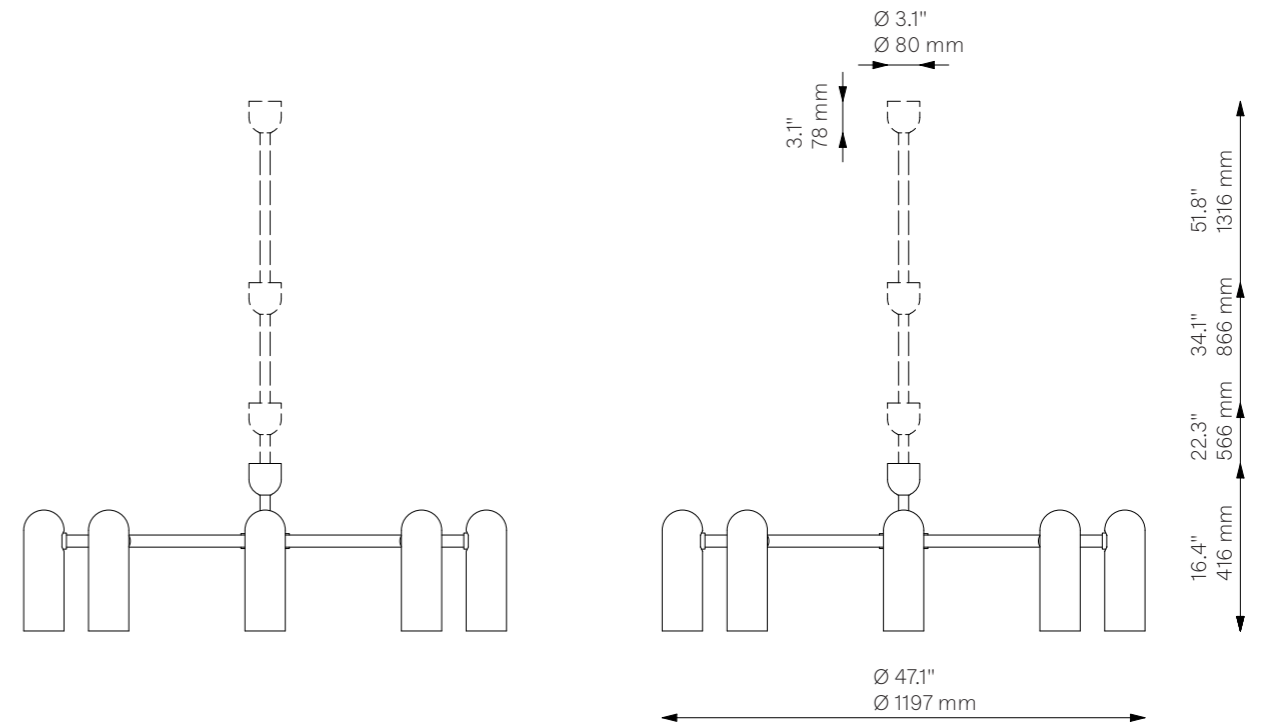

Odyssey Round SM

Chandelier - B154

Ceiling

Glass Lampshades	6 x Ø 100 mm x H 300 mm 6 x Ø 3.9" x H 11.8" Triplex Opal Glass (acid etch on the outside)		
Weight	12.6 kg / 27.8 lb		
Light Source	LED Bulb (included)	6 x 5 W LED	
	Max Wattage	6 x 15 W	
	Total Lumens	2700-3000 lm	
	Color Temperature	3000 K	
	Bulb Base	E14 / E12	
	Bulb Size	G45, max length 80 mm / 3.2"	
	Dimmable with electronic Dimmers only (ELV, trailing edge)		
Finishes	LBB / Lacquered Burnished Brass BGM / Black Gunmetal PN / Polished Nickel		
Extension Rods (Included)	1 x 150 mm 1 x 5.9"	1 x 300 mm 1 x 11.8"	1 x 450 mm 1 x 17.7"

Odyssey Round MD

Chandelier - B155

Ceiling

Glass Lampshades	8 x Ø 100 mm x H 300 mm 8 x Ø 3.9" x H 11.8" Triplex Opal Glass (acid etch on the outside)		
Weight	17.2 kg / 37.9 lb		
Light Source	LED Bulb (included)	8 x 5 W LED	
	Max Wattage	8 x 15 W	
	Total Lumens	3600-4000 lm	
	Color Temperature	3000 K	
	Bulb Base	E14 / E12	
	Bulb Size	G45, max length 80 mm / 3.2"	
	Dimmable with electronic Dimmers only (ELV, trailing edge)		
Finishes	LBB / Lacquered Burnished Brass BGM / Black Gunmetal PN / Polished Nickel		
Extension Rods (Included)	1 x 150 mm 1 x 5.9"	1 x 300 mm 1 x 11.8"	1 x 450 mm 1 x 17.7"

Odyssey Round LG

Chandelier - B156

Ceiling

Glass Lampshades	10 x Ø 100 mm x H 300 mm 10 x Ø 3.9" x H 11.8" Triplex Opal Glass (acid etch on the outside)
Weight	26.2 kg / 57.7 lb
Light Source	LED Bulb (included) 10 x 5 W LED Max Wattage 10 x 15 W Total Lumens 4500-5000 lm Color Temperature 3000 K Bulb Base E14 / E12 Bulb Size G45, max length 80 mm / 3.2" Dimmable with electronic Dimmers only (ELV, trailing edge)
Finishes	LBB / Lacquered Burnished Brass BGM / Black Gunmetal PN / Polished Nickel
Extension Rods (Included)	1 x 150 mm 1 x 300 mm 1 x 450 mm 1 x 5.9" 1 x 11.8" 1 x 17.7"