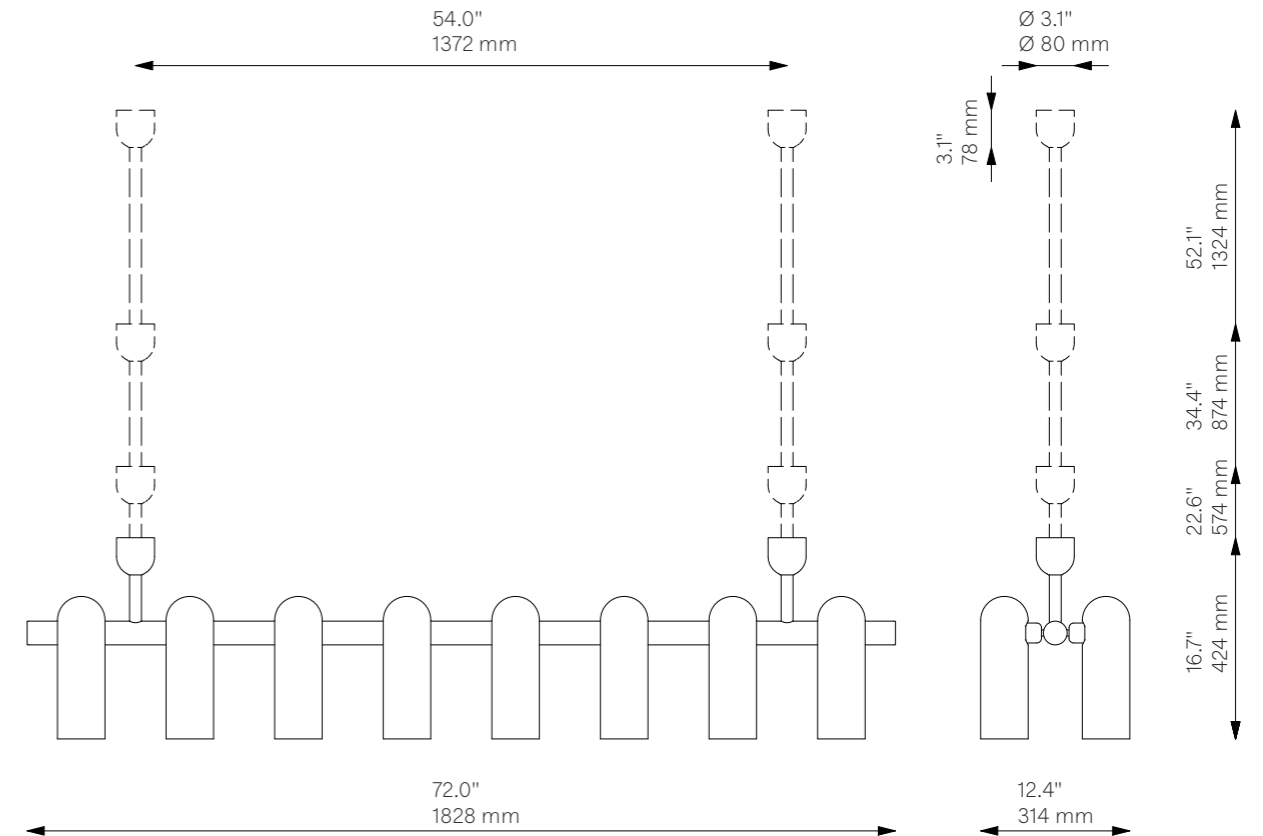

Odyssey Linear XS

Chandelier - B143

Ceiling

Glass Lampshades

10 x Ø 100 mm x H 225 mm
10 x Ø 3.9" x H 8.9"
Triplex Opal Glass (acid etch on the outside)

Weight

13.3 kg / 29.3 lb

Light Source

Ceiling

Glass Lampshades	10 x Ø 100 mm x H 300 mm 10 x Ø 3.9" x H 11.8" Triplex Opal Glass (acid etch on the outside)
Weight	15.6 kg / 34.4 lb
Light Source	LED Bulb (included) 10 x 5 W LED Max Wattage 10 x 15 W Total Lumens 4500-5000 lm Color Temperature 3000 K Bulb Base E14 / E12 Bulb Size G45, max length 80 mm / 3.2"
	Dimmable with electronic Dimmers only (ELV, trailing edge)
Finishes	LBB / Lacquered Burnished Brass BGM / Black Gunmetal PN / Polished Nickel
Extension Rods (Included)	2 x 150 mm 2 x 300 mm 2 x 450 mm 2 x 5.9" 2 x 11.8" 2 x 17.7"

Odyssey Linear MD

Chandelier - B157

Ceiling

Glass Lampshades	12 x Ø 100 mm x H 300 mm 12 x Ø 3.9" x H 11.8" Triplex Opal Glass (acid etch on the outside)
Weight	17.7 kg / 39.1 lb
Light Source	LED Bulb (included) 12 x 5 W LED Max Wattage 12 x 15 W Total Lumens 5400-6000 lm Color Temperature 3000 K Bulb Base E14 / E12 Bulb Size G45, max length 80 mm / 3.2" Dimmable with electronic Dimmers only (ELV, trailing edge)
Finishes	LBB / Lacquered Burnished Brass BGM / Black Gunmetal PN / Polished Nickel
Extension Rods (Included)	2 x 150 mm 2 x 300 mm 2 x 450 mm 2 x 5.9" 2 x 11.8" 2 x 17.7"

Odyssey Linear LG

Chandelier - B158

Ceiling

Glass Lampshades	16 x Ø 100 mm x H 300 mm 16 x Ø 3.9" x H 11.8" Triplex Opal Glass (acid etch on the outside)
Weight	21.8 kg / 48.1 lb
Light Source	LED Bulb (included) 16 x 5 W LED Max Wattage 16 x 15 W Total Lumens 7200-8000 lm Color Temperature 3000 K Bulb Base E14 / E12 Bulb Size G45, max length 80 mm / 3.2"
	Dimmable with electronic Dimmers only (ELV, trailing edge)
Finishes	LBB / Lacquered Burnished Brass BGM / Black Gunmetal PN / Polished Nickel
Extension Rods (Included)	2 x 150 mm 2 x 300 mm 2 x 450 mm 2 x 5.9" 2 x 11.8" 2 x 17.7"