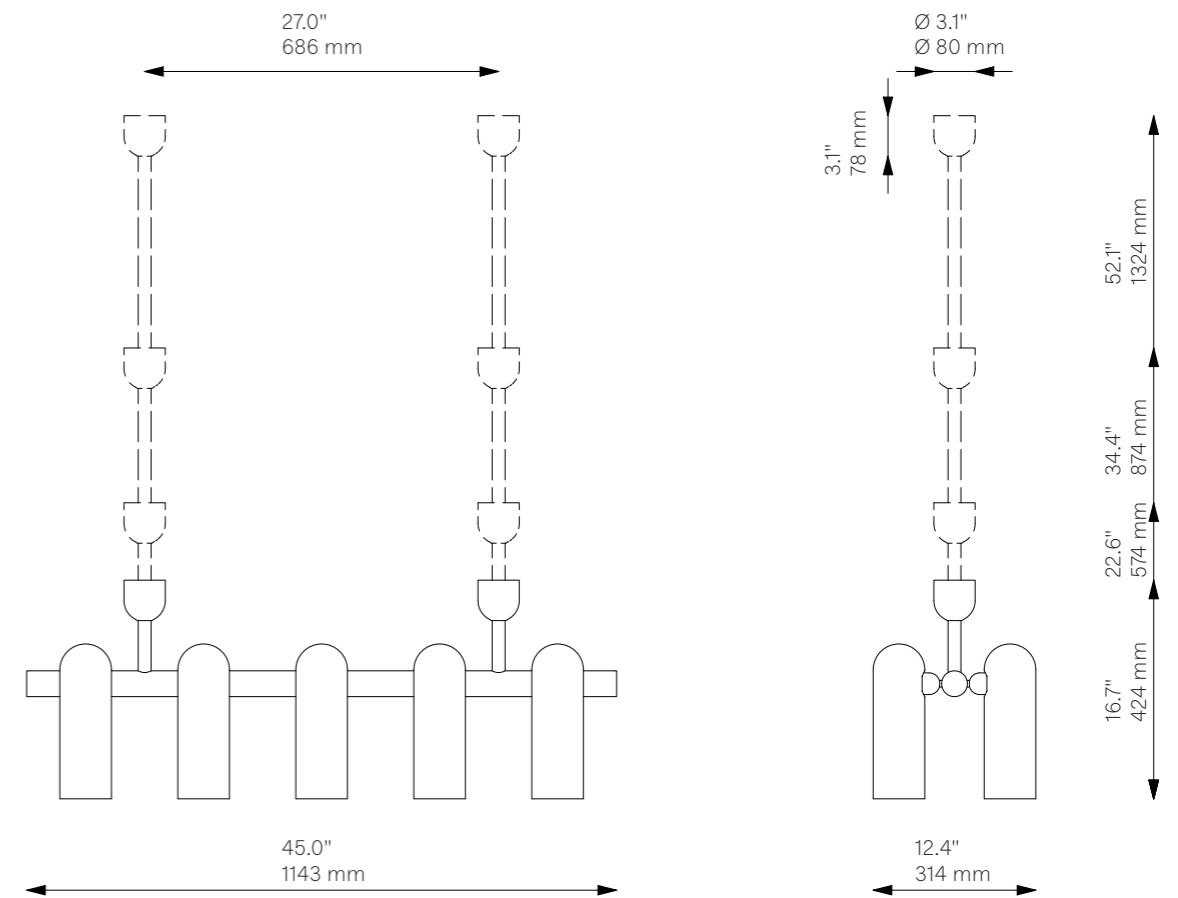

LED Bulb (included) 10 x 5 W LED
Max Wattage 10 x 15 W
Total Lumens 4500-5000 lm
Color Temperature 3000 K
Bulb Base E14 / E12
Bulb Size G45, max length 80 mm / 3.2"

Dimmable with electronic
Dimmers only (ELV, trailing edge)

Ceiling

Glass Lampshades	10 x Ø 100 mm x H 300 mm 10 x Ø 3.9" x H 11.8" Triplex Opal Glass (acid etch on the outside)
Weight	15.6 kg / 34.4 lb
Light Source	LED Bulb (included) 10 x 5 W LED Max Wattage 10 x 15 W Total Lumens 4500-5000 lm Color Temperature 3000 K Bulb Base E14 / E12 Bulb Size G45, max length 80 mm / 3.2"
	Dimmable with electronic Dimmers only (ELV, trailing edge)
Finishes	LBB / Lacquered Burnished Brass BGM / Black Gunmetal PN / Polished Nickel
Extension Rods (Included)	2 x 150 mm 2 x 300 mm 2 x 450 mm 2 x 5.9" 2 x 11.8" 2 x 17.7"

Odyssey Linear MD

Chandelier - B157

Ceiling

Glass Lampshades	12 x Ø 100 mm x H 300 mm 12 x Ø 3.9" x H 11.8" Triplex Opal Glass (acid etch on the outside)
Weight	17.7 kg / 39.1 lb
Light Source	LED Bulb (included) 12 x 5 W LED Max Wattage 12 x 15 W Total Lumens 5400-6000 lm Color Temperature 3000 K Bulb Base E14 / E12 Bulb Size G45, max length 80 mm / 3.2" Dimmable with electronic Dimmers only (ELV, trailing edge)
Finishes	LBB / Lacquered Burnished Brass BGM / Black Gunmetal PN / Polished Nickel
Extension Rods (Included)	2 x 150 mm 2 x 300 mm 2 x 450 mm 2 x 5.9" 2 x 11.8" 2 x 17.7"

Odyssey Linear LG

Chandelier - B158

Ceiling

Glass Lampshades	16 x Ø 100 mm x H 300 mm 16 x Ø 3.9" x H 11.8" Triplex Opal Glass (acid etch on the outside)
Weight	21.8 kg / 48.1 lb
Light Source	LED Bulb (included) 16 x 5 W LED Max Wattage 16 x 15 W Total Lumens 7200-8000 lm Color Temperature 3000 K Bulb Base E14 / E12 Bulb Size G45, max length 80 mm / 3.2"
	Dimmable with electronic Dimmers only (ELV, trailing edge)
Finishes	LBB / Lacquered Burnished Brass BGM / Black Gunmetal PN / Polished Nickel
Extension Rods (Included)	2 x 150 mm 2 x 300 mm 2 x 450 mm 2 x 5.9" 2 x 11.8" 2 x 17.7"