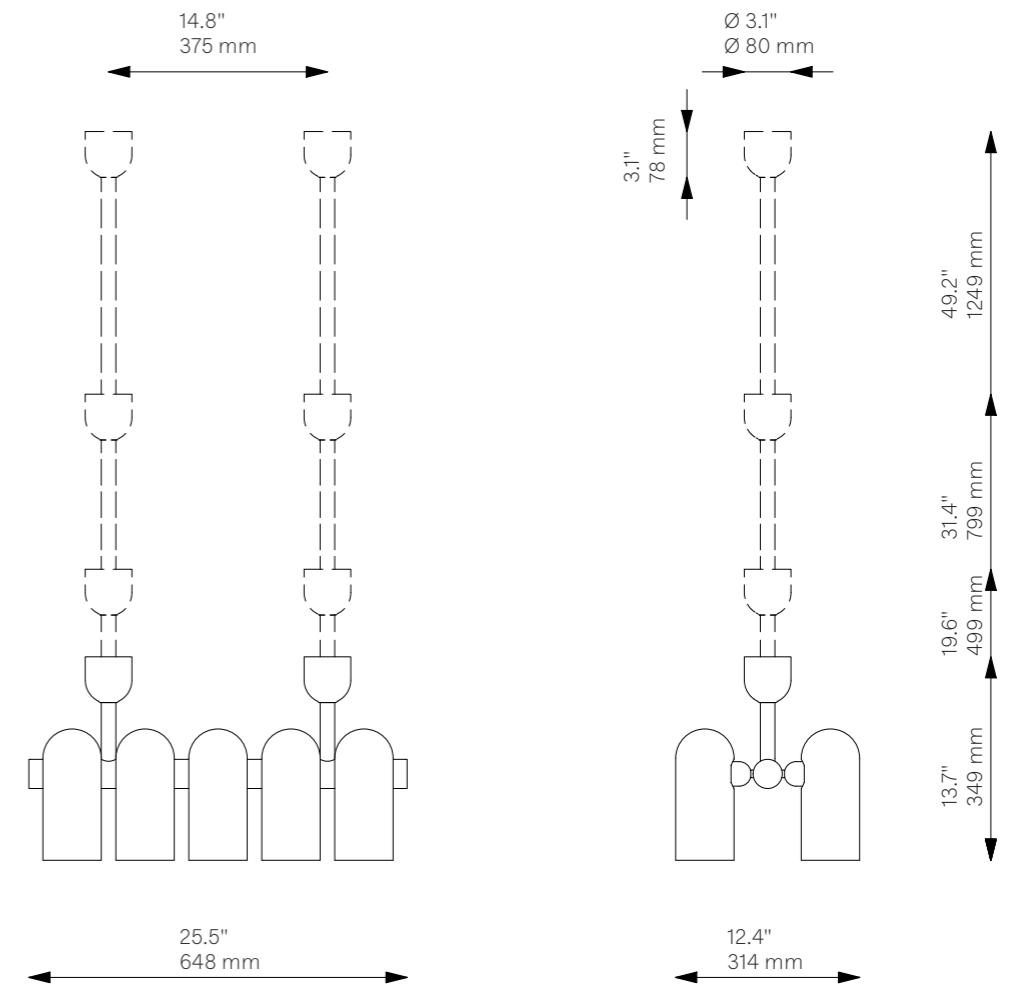

Odyssey Linear XS

Chandelier - B143

Ceiling

Glass Lampshades

10 x Ø 100 mm x H 225 mm
10 x Ø 3.9" x H 8.9"
Triplex Opal Glass (acid etch on the outside)

Weight

13.3 kg / 29.3 lb

Light Source

LED Bulb (included) 10 x 5 W LED
Max Wattage 10 x 15 W
Total Lumens 4500-5000 lm
Color Temperature 3000 K
Bulb Base E14 / E12
Bulb Size G45, max length 80 mm / 3.2"

Dimmable with electronic
Dimmers only (ELV, trailing edge)

Ceiling

Glass Lampshades	10 x Ø 100 mm x H 300 mm 10 x Ø 3.9" x H 11.8" Triplex Opal Glass (acid etch on the outside)
Weight	15.6 kg / 34.4 lb
Light Source	LED Bulb (included) 10 x 5 W LED Max Wattage 10 x 15 W Total Lumens 4500-5000 lm Color Temperature 3000 K Bulb Base E14 / E12 Bulb Size G45, max length 80 mm / 3.2"
	Dimmable with electronic Dimmers only (ELV, trailing edge)
Finishes	LBB / Lacquered Burnished Brass BGM / Black Gunmetal PN / Polished Nickel
Extension Rods (Included)	2 x 150 mm 2 x 300 mm 2 x 450 mm 2 x 5.9" 2 x 11.8" 2 x 17.7"

Odyssey Linear MD

Chandelier - B157

Ceiling

Glass Lampshades	12 x Ø 100 mm x H 300 mm 12 x Ø 3.9" x H 11.8" Triplex Opal Glass (acid etch on the outside)
Weight	17.7 kg / 39.1 lb
Light Source	LED Bulb (included) 12 x 5 W LED Max Wattage 12 x 15 W Total Lumens 5400-6000 lm Color Temperature 3000 K Bulb Base E14 / E12 Bulb Size G45, max length 80 mm / 3.2" Dimmable with electronic Dimmers only (ELV, trailing edge)
Finishes	LBB / Lacquered Burnished Brass BGM / Black Gunmetal PN / Polished Nickel
Extension Rods (Included)	2 x 150 mm 2 x 300 mm 2 x 450 mm 2 x 5.9" 2 x 11.8" 2 x 17.7"