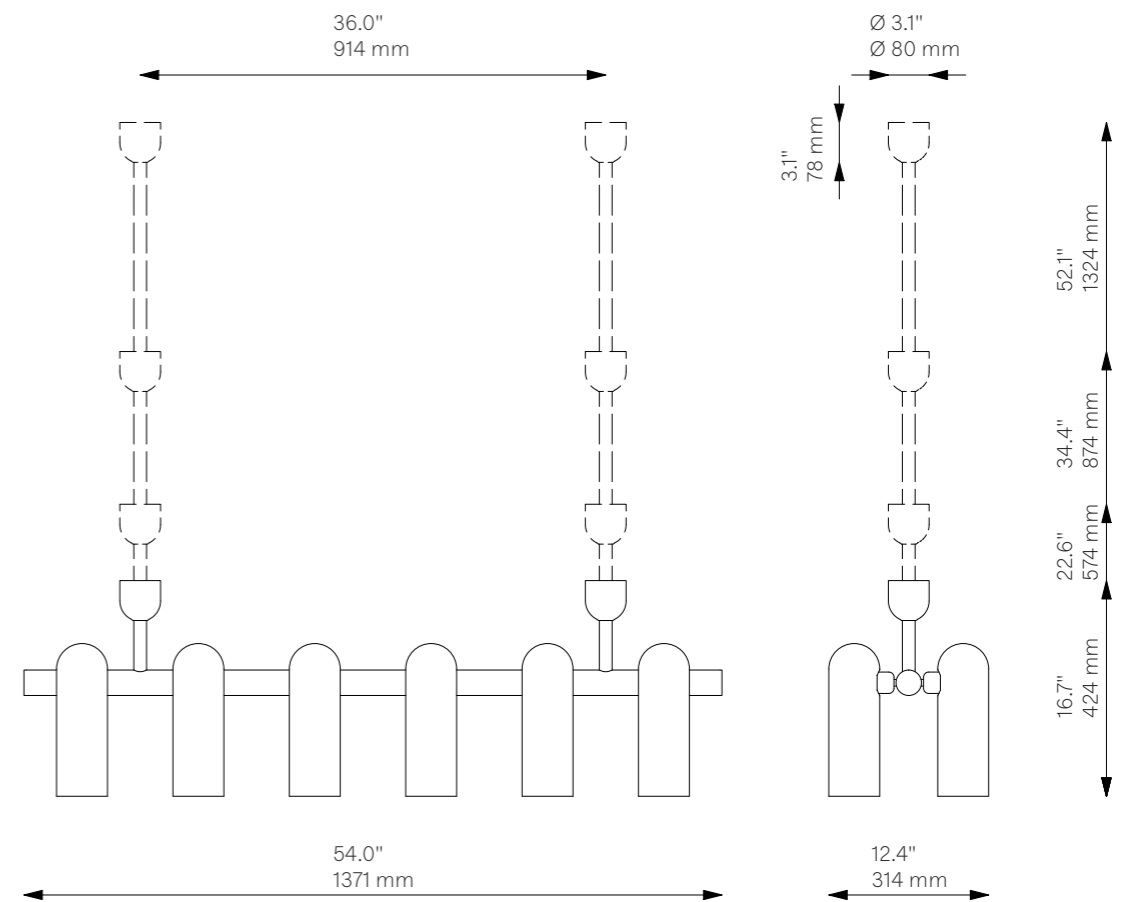

Odyssey Linear XS

Chandelier - B143

Ceiling

Glass Lampshades

10 x Ø 100 mm x H 225 mm
10 x Ø 3.9" x H 8.9"
Triplex Opal Glass (acid etch on the outside)

Weight

13.3 kg / 29.3 lb

Light Source

Ceiling

Glass Lampshades	10 x Ø 100 mm x H 300 mm 10 x Ø 3.9" x H 11.8" Triplex Opal Glass (acid etch on the outside)
Weight	15.6 kg / 34.4 lb
Light Source	LED Bulb (included) 10 x 5 W LED Max Wattage 10 x 15 W Total Lumens 4500-5000 lm Color Temperature 3000 K Bulb Base E14 / E12 Bulb Size G45, max length 80 mm / 3.2"
	Dimmable with electronic Dimmers only (ELV, trailing edge)
Finishes	LBB / Lacquered Burnished Brass BGM / Black Gunmetal PN / Polished Nickel
Extension Rods (Included)	2 x 150 mm 2 x 300 mm 2 x 450 mm 2 x 5.9" 2 x 11.8" 2 x 17.7"

Odyssey Linear MD

Chandelier - B157

Ceiling

Glass Lampshades	12 x Ø 100 mm x H 300 mm 12 x Ø 3.9" x H 11.8" Triplex Opal Glass (acid etch on the outside)
Weight	17.7 kg / 39.1 lb
Light Source	LED Bulb (included) 12 x 5 W LED Max Wattage 12 x 15 W Total Lumens 5400-6000 lm Color Temperature 3000 K Bulb Base E14 / E12 Bulb Size G45, max length 80 mm / 3.2" Dimmable with electronic Dimmers only (ELV, trailing edge)
Finishes	LBB / Lacquered Burnished Brass BGM / Black Gunmetal PN / Polished Nickel
Extension Rods (Included)	2 x 150 mm 2 x 300 mm 2 x 450 mm 2 x 5.9" 2 x 11.8" 2 x 17.7"

Odyssey Linear LG

Chandelier - B158

Ceiling

Glass Lampshades	16 x Ø 100 mm x H 300 mm 16 x Ø 3.9" x H 11.8" Triplex Opal Glass (acid etch on the outside)
Weight	21.8 kg / 48.1 lb
Light Source	LED Bulb (included) 16 x 5 W LED Max Wattage 16 x 15 W Total Lumens 7200-8000 lm Color Temperature 3000 K Bulb Base E14 / E12 Bulb Size G45, max length 80 mm / 3.2"
	Dimmable with electronic Dimmers only (ELV, trailing edge)
Finishes	LBB / Lacquered Burnished Brass BGM / Black Gunmetal PN / Polished Nickel
Extension Rods (Included)	2 x 150 mm 2 x 300 mm 2 x 450 mm 2 x 5.9" 2 x 11.8" 2 x 17.7"