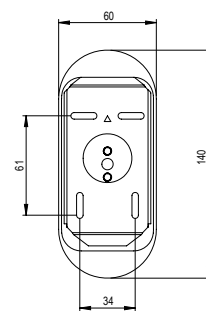

Non-dimmable

LIGHT SOURCE

6W / 400lm / 2700k / CRI>80
 1 x 6W LED E26-120V or E27-240V (supplied)
 LED lamp only MAX 20W

WEIGHT

2.6kg net, 3kg gross

WALL PLATE

Wall Plate = Brass/Bronzed/Nickel wall plate
 H140 x W60mm
 4in J-box plate available

DESIGN NOTES

Best suited to pairs, either side of a portrait artwork or gently lighting the bedroom space.

BRUSHED BRASS

DARK BRONZE

SATIN NICKEL

WALL BRACKET