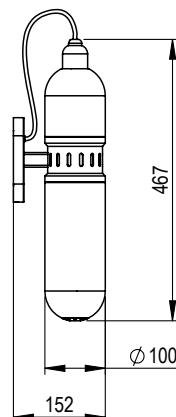

Non-dimmable

LIGHT SOURCE

6W / 400lm / 2700k / CRI>80
 1 x 6W LED E26-120V or E27-240V (supplied)
 LED lamp only MAX 20W

WEIGHT

2.6kg net, 3kg gross

WALL PLATE

Wall Plate = Brass/Bronzed/Nickel wall plate
 H140 x W60mm
 4in J-box plate available

DESIGN NOTES

Best suited to pairs, either side of a portrait artwork or gently lighting the bedroom space.

BRUSHED BRASS

DARK BRONZE

SATIN NICKEL

WALL BRACKET