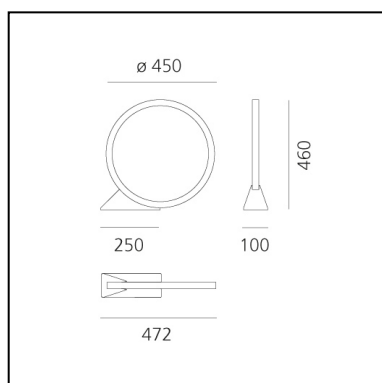

LUMINAIRE

- Watt: **19W**
- Delivered lumen output: **875lm**
- CCT: **3000K**
- Efficiency: **56%**
- Efficacy: **46.05lm/W**
- CRI: **90**

Notes

DESCRIPTION

"O" is an essential element that, when switched off, frames nature and suggests perspectives, an unobtrusive object in space that does not alter environmental balances. Its controlled and comfortable light emission can be adjusted with sensors and with the Artemide App to ensure focused operation, thus preventing waste and respecting the circadian cycles of all animal and plant species.

Introduced in 2018 both floor and suspended outdoor versions, it is a perfect lighting also for indoor use thanks to a cabled option that allows easy relocation. Also in this case the IP degree of protection is still suitable for outdoor use. Its lightness is not just formal: its thin aluminium profile is an element of its own, which can be moved wherever necessary, allowing multiple uses, and creating a pleasant ambience anywhere with its soft, non-glaring light. "O" is developed in the original 90-cm diameter version, as well as in a smaller, 45-cm and bigger 150-cm versions featuring all the characteristics of the original one. "O" is thus a comprehensive family of elements creating dynamic lightscapes.

FEATURES

- Product Code: **T071130**
- Colour: **Black**
- Installation: **CeilingWallFloor**
- Material: **Aluminium, Silicone diffuser**
- Series: **Design Collection, Architectural Outdoor**
- Environment: **Outdoor**
- design by: **Elemental**

DIMENSIONS

- Length: **472 mm**
- Height: **460 mm**
- Diameter: **450 mm**
- Base Length: **247 mm**
- Base Width: **100 mm**