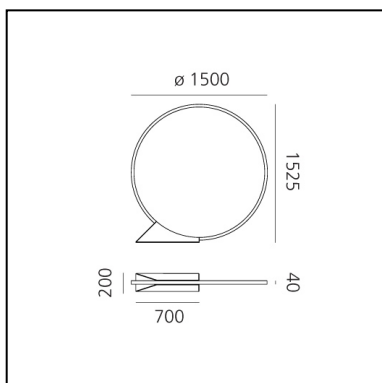

LUMINAIRE

- Watt: **65W**
- Delivered lumen output: **3126lm**
- CCT: **3000K**
- Efficiency: **56%**
- Efficacy: **48.09lm/W**
- CRI: **90**

DESCRIPTION

"O" is an essential element that, when switched off, frames nature and suggests perspectives, an unobtrusive object in space that does not alter environmental balances. Its controlled and comfortable light emission can be adjusted with sensors and with the Artemide App to ensure focused operation, thus preventing waste and respecting the circadian cycles of all animal and plant species.

Introduced in 2018 both floor and suspended outdoor versions, it is a perfect lighting also for indoor use thanks to a cabled option that allows easy relocation. Also in this case the IP degree of protection is still suitable for outdoor use. Its lightness is not just formal: its thin aluminium profile is an element of its own, which can be moved wherever necessary, allowing multiple uses, and creating a pleasant ambience anywhere with its soft, non-glaring light. "O" is developed in the original 90-cm diameter version, as well as in a smaller, 45-cm and bigger 150-cm versions featuring all the characteristics of the original one. "O" is thus a comprehensive family of elements creating dynamic lightscapes.

FEATURES

- Product Code: **T071230**
- Colour: **Black**
- Installation: **Floor**
- Material: **Aluminium, silicone**
- Series: **Design Collection, Architectural Outdoor**
- Environment: **Outdoor**
- design by: **Elemental**

DIMENSIONS

- Height: **1525 mm**
- Diameter: **1500 mm**
- Base Length: **200 mm**
- Base Width: **700 mm**