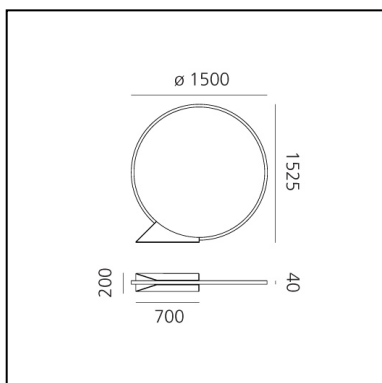

LUMINAIRE

- Watt: **60W**
- Delivered lumen output: **3126lm**
- CCT: **3000K**
- Efficiency: **56%**
- Efficacy: **52.10lm/W**
- CRI: **90**

DESCRIPTION

"O" is an essential element that, when switched off, frames nature and suggests perspectives, an unobtrusive object in space that does not alter environmental balances. Its controlled and comfortable light emission can be adjusted with sensors and with the Artemide App to ensure focused operation, thus preventing waste and respecting the circadian cycles of all animal and plant species.

Introduced in 2018 both floor and suspended outdoor versions, it is a perfect lighting also for indoor use thanks to a cabled option that allows easy relocation. Also in this case the IP degree of protection is still suitable for outdoor use. Its lightness is not just formal: its thin aluminium profile is an element of its own, which can be moved wherever necessary, allowing multiple uses, and creating a pleasant ambience anywhere with its soft, non-glaring light. "O" is developed in the original 90-cm diameter version, as well as in a smaller, 45-cm and bigger 150-cm versions featuring all the characteristics of the original one. "O" is thus a comprehensive family of elements creating dynamic lightscapes.

FEATURES

- Product Code: **T073130APP**
- Colour: **Black**
- Installation: **Floor**
- Material: **<p>Aluminium, silicone</p>**
- Series: **Design Collection, Architectural Outdoor**
- Environment: **Outdoor**
- design by: **Elemental**

DIMENSIONS

- Height: **1525 mm**
- Diameter: **1500 mm**
- Base Length: **200 mm**
- Base Width: **700 mm**