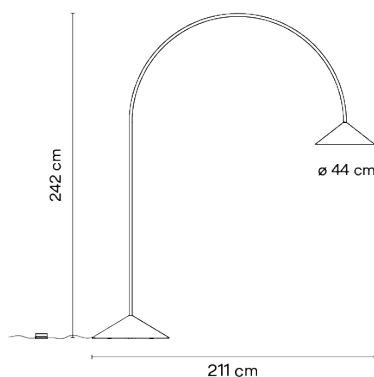

4270

Design By Víctor Carrasco

The Out outdoor lamp, ideal for creating the home's atmosphere and aesthetic character outdoors, illuminating open spaces with downward light. This version isn't fixed to the ground.

Model Sheet

Finish

- 37 Terra Red
  NCS S 4040-Y70R
- 47 Green L1
  NCS S 4005-G80Y
- 25 Beige D1
  NCS S 4005-Y50R
- 23 Warm White
  NCS S 0502-Y50R
- 36 Soft Pink
  NCS S 1010-Y50R
- 22 Graphite Black
  NCS S 2005-Y50R

LED temperature color 2700 K

Dimming CASAMBI / Push

Installation type Plug-in

Materials Base: Aluminum
Tube: Stainless steel

LED E
CRI>90 1362.32 lm 106.18
2700 K

Driver Constant Current 700
220-240 V V 50-60 Hz HZ

☐ Dimmer ☐ LED ☐ 50-60Hz

☒ PUSH

Application Outdoor lamps

Packaging 5 Box
0.1 m x 2.1 m x 2.4 m
Gross weight 84
Net weight 49.5
Vol. 0.9519

Lighting effect

General Lighting

Lamp for general lighting that equally distributes the light in all directions.

Photometric Data

Efficiency 33.05 lm/W
Coordinate System CG
Total Flux 502.42 lm
Maximum Value 183.98 cd

Other Applications

All of our products come with a five-year warranty. Check our legal terms at www.vibia.com/warranty

Vibia Lighting, S.L.U.

Office / Oficina
Progrés 4-6. 08850 Gavà. Barcelona, Spain.

International T +34 934 796 971
Spain / Portugal T +34 934 796 970

customer.service@vibia.com
vibia.com