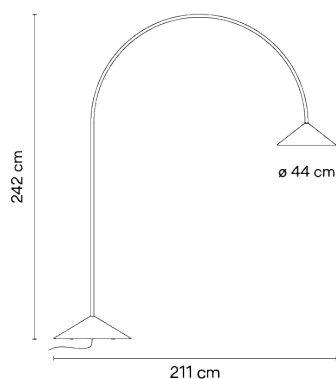

4275

Design By Víctor Carrasco

Out is an outdoor lamp, creating the home's atmosphere and aesthetic character outdoors, illuminating open spaces with descending light. This version is fixed to the ground.

Model Sheet

Finish

- 23 Warm White
  NCS S 0502-Y50R
- 22 Graphite Black
  NCS S 2005-Y50R
- 36 Soft Pink
  NCS S 1010-Y50R
- 25 Beige D1
  NCS S 4005-Y50R
- 47 Green L1
  NCS S 4005-G80Y
- 37 Terra Red
  NCS S 4040-Y70R

LED temperature color 2700 K

Installation type Surface

Materials Base: Aluminum
Tube: Stainless steel

LED E
CRI>90 1362.32 lm 106,18
2700 K

Driver Constant Current 700
220-240 V V 50-60 Hz HZ

☐ Dimmable ☐ IP65 ☐ 50-60Hz

Application Outdoor lamps

Packaging 5 Box
0.1 m x 2.1 m x 2.4 m
Gross weight 84
Net weight 49.5
Vol. 0.9519

Lighting effect

General Lighting

Lamp for general lighting that equally distributes the light in all directions.

Photometric Data

Efficiency 33.05 lm/W
Coordinate System CG
Total Flux 502.42 lm
Maximum Value 183.98 cd

Other Applications

All of our products come with a five-year warranty. Check our legal terms at www.vibia.com/warranty

Vibia Lighting, S.L.U.

Office / Oficina
Progrés 4-6. 08850 Gavà. Barcelona, Spain.

International T +34 934 796 971
Spain / Portugal T +34 934 796 970

customer.service@vibia.com
vibia.com