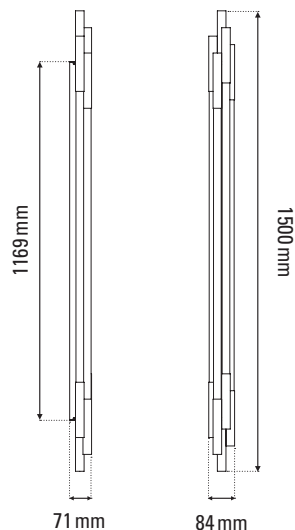

ORG w 1500

de Sebastian Summa

FICHE TECHNIQUE TECHNICAL SHEET

APPLIQUE

WALL LAMP

Matériaux Materials	Aluminium, verre, acrylique Aluminum, glass, acrylic
Poids net Net weight	4,7 Kg
Emballage Packaging	1445 x 355 x 100 mm
IP IP	20

Tension Voltage	220/240V
Classe Class	1
Watt Watt	17W
Source Source	INTEGRATED LED 2700K
Lumens Lumens output	1700 lm (valeur nominale) 1700 lm (nominal value)
Driver Driver	Driver fourni (155 x 54 x 20 mm) Dimmable TRIAC 1,25A / 24V / 30W Driver supplied (155x54x20 mm) TRIAC dimmable 1,25A / 24V / 30W
Câble Wire	NA
Interrupteur Switch	NA
Fiches Plug	NA