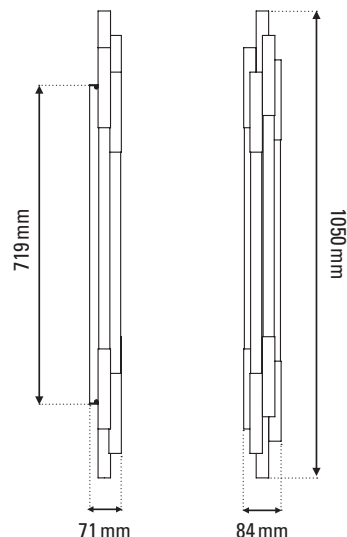

ORG w 1050

de Sebastian Summa

FICHE TECHNIQUE TECHNICAL SHEET

APPLIQUE

WALL LAMP

Matériaux Aluminium, verre, acrylique
Materials Aluminum, glass, acrylic

Poids net 3 Kg
Net weight

Emballage 995 x 355 x 100 mm
Packaging

IP 20
IP

Tension 220/240V
Voltage

Classe 1
Class

Watt 12W
Watt

Source INTEGRATED LED 2700K
Source

Lumens 1200 lm (valeur nominale)
Lumens output 1200 lm (nominal value)

Driver Driver fourni (155 x 54 x 20 mm)
Driver Dimmable TRIAC 1,25A / 24V / 30W
Driver supplied (155x54x20 mm)
TRIAC dimmable 1,25A / 24V / 30W

Matériaux Materials	Aluminium, verre, acrylique Aluminum, glass, acrylic
Poids net Net weight	4,7 Kg
Emballage Packaging	1445 x 355 x 100 mm
IP IP	20

Tension Voltage	220/240V
Classe Class	1
Watt Watt	17W
Source Source	INTEGRATED LED 2700K
Lumens Lumens output	1700 lm (valeur nominale) 1700 lm (nominal value)
Driver Driver	Driver fourni (155 x 54 x 20 mm) Dimmable TRIAC 1,25A / 24V / 30W Driver supplied (155x54x20 mm) TRIAC dimmable 1,25A / 24V / 30W
Câble Wire	NA
Interrupteur Switch	NA
Fiches Plug	NA