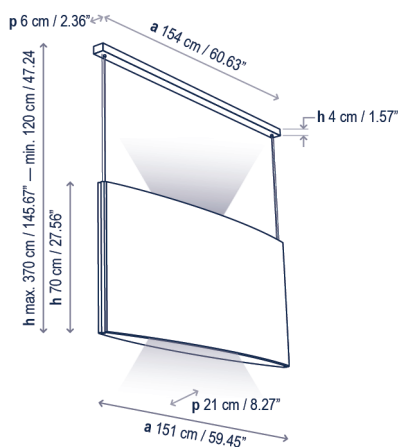

Descripción lámpara iluminación inferior / Lower lighting lamp description:

120-277V 50/60Hz IP-20 20,5 W LED / CRI: 95 / 3000K 3000 lm fuente de luz / light source 60°

Ref	Acabados / Finishing	Ean13
11640230196	Regulable Dali - Florón Negro - Teja Dimmable Dali - Black Canopy - Terracota	8435493739311
11640230197	Regulable Dali - Florón Negro - Gris Oscuro Dimmable Dali - Black Canopy - Dark Grey	8435493739328
11640230198	Regulable Dali - Florón Negro - Gris Claro Dimmable Dali - Black Canopy - Light Grey	8435493739335

Descripción lámpara iluminación superior e inferior / Upper and lower lighting lamp description:

120-277V 50/60Hz IP-20 7 W LED / CRI: 95 / 3000K / 1040 lm fuente luz superior / upper light source 90°
20,5 W LED / CRI: 95 / 3000K / 3000 lm fuente luz inferior / lower light source 60°

Ref	Acabados / Finishing	Ean13
11641230196	Regulable Dali - Florón Negro - Teja Dimmable Dali - Black Canopy - Terracota	8435493739342
11641230197	Regulable Dali - Florón Negro - Gris Oscuro Dimmable Dali - Black Canopy - Dark Grey	8435493739359
11641230198	Regulable Dali - Florón Negro - Gris Claro Dimmable Dali - Black Canopy - Light Grey	8435493739366