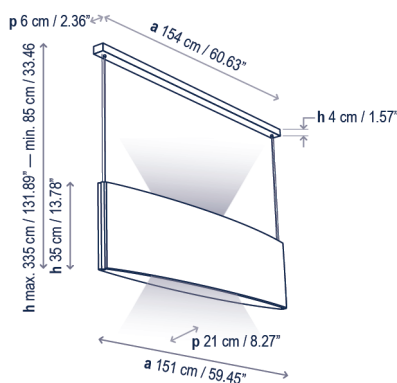

Descripción lámpara iluminación inferior / Lower lighting lamp description:

120-277V 50/60Hz IP-20 20,5 W LED / CRI: 95 / 3000K 3000 lm fuente de luz / light source

Ref	Acabados / Finishing	Ean13
11630230196	Regulable Dali - Florón Negro - Teja Dimmable Dali - Black Canopy - Terracota	8435493739250
11630230197	Regulable Dali - Florón Negro - Gris Oscuro Dimmable Dali - Black Canopy - Dark Grey	8435493739267
11630230198	Regulable Dali - Florón Negro - Gris Claro Dimmable Dali - Black Canopy - Light Grey	8435493739274

Descripción lámpara iluminación superior e inferior / Upper and lower lighting lamp description:

120-277V 50/60Hz IP-20 7 W LED / CRI: 95 / 3000K / 1040 lm fuente luz superior / upper light source
20,5 W LED / CRI: 95 / 3000K / 3000 lm fuente luz inferior / lower light source

Ref	Acabados / Finishing	Ean13
11631230196	Regulable Dali - Florón Negro - Teja Dimmable Dali - Black Canopy - Terracota	8435493739281
11631230197	Regulable Dali - Florón Negro - Gris Oscuro Dimmable Dali - Black Canopy - Dark Grey	8435493739298
11631230198	Regulable Dali - Florón Negro - Gris Claro Dimmable Dali - Black Canopy - Light Grey	8435493739304