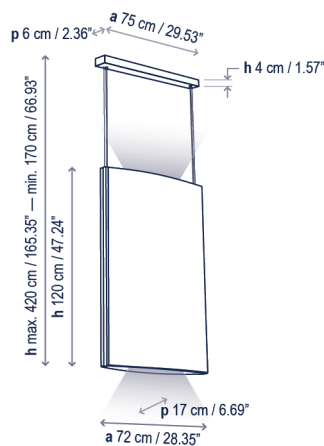

Descripción lámpara iluminación inferior / Lower lighting lamp description:

120-277V
50/60Hz | IP-20 | 14,4 W LED / CRI: 95 / 3000K
2160 lm fuente de luz / light source | 60°

Ref	Acabados / Finishing	Ean13
11601230196	Regulable Dali - Florón Negro - Teja Dimmable Dali - Black Canopy - Terracota	8435493738987
11601230197	Regulable Dali - Florón Negro - Gris Oscuro Dimmable Dali - Black Canopy - Dark Grey	8435493738994
11601230198	Regulable Dali - Florón Negro - Gris Claro Dimmable Dali - Black Canopy - Light Grey	8435493739007

Descripción lámpara iluminación superior e inferior / Upper and lower lighting lamp description:

120-277V
50/60Hz | IP-20 | 7 W LED / CRI: 95 / 3000K / 1040 lm
fuente luz superior / upper light source | 90°
 14,4 W LED / CRI: 95 / 3000K / 2160 lm
fuente luz inferior / lower light source | 60°

Ref	Acabados / Finishing	Ean13
11602230196	Regulable Dali - Florón Negro - Teja Dimmable Dali - Black Canopy - Terracota	8435493739045
11602230197	Regulable Dali - Florón Negro - Gris Oscuro Dimmable Dali - Black Canopy - Dark Grey	8435493739052
11602230198	Regulable Dali - Florón Negro - Gris Claro Dimmable Dali - Black Canopy - Light Grey	8435493739069