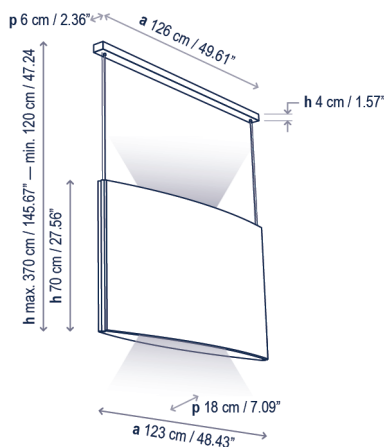

Descripción lámpara iluminación inferior / Lower lighting lamp description:

120-277V 50/60Hz IP-20 15,3 W LED / CRI: 95 / 3000K 2295 lm fuente de luz / light source

Ref	Acabados / Finishing	Ean13
11620230196	Regulable Dali - Florón Negro - Teja Dimmable Dali - Black Canopy - Terracota	8435493739199
11620230197	Regulable Dali - Florón Negro - Gris Oscuro Dimmable Dali - Black Canopy - Dark Grey	8435493739205
11620230198	Regulable Dali - Florón Negro - Gris Claro Dimmable Dali - Black Canopy - Light Grey	8435493739212

Descripción lámpara iluminación superior e inferior / Upper and lower lighting lamp description:

120-277V 50/60Hz IP-20 7 W LED / CRI: 95 / 3000K / 1040 lm fuente luz superior / upper light source
15,3 W LED / CRI: 95 / 3000K / 2295 lm fuente luz inferior / lower light source

Ref	Acabados / Finishing	Ean13
11621230196	Regulable Dali - Florón Negro - Teja Dimmable Dali - Black Canopy - Terracota	8435493739229
11621230197	Regulable Dali - Florón Negro - Gris Oscuro Dimmable Dali - Black Canopy - Dark Grey	8435493739236
11621230198	Regulable Dali - Florón Negro - Gris Claro Dimmable Dali - Black Canopy - Light Grey	8435493739243