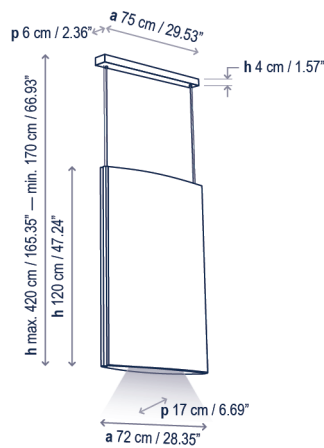

## Descripción técnica / Technical description:

Peso Neto: Consultar  
Net Weight: Consult

1 Caja/Box | Consultar / Consult  
Peso bruto: Consultar/Gross Weight: Consult

Materiales: Aluminio, Espuma  
Fonoabsorbente Basotect, Tejido  
Termoplástico Ignífugo (Crevin®), MDF.  
Materials: Aluminum, Basotect Sound  
Absorbing Foam, Thermoplastic Fire Resistant  
Fabric (Crevin®), MDF.