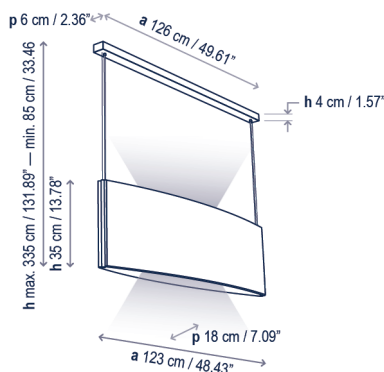

Descripción lámpara iluminación inferior / Lower lighting lamp description:

120-277V 50/60Hz IP-20 15,3 W LED / CRI: 95 / 3000K 2295 lm fuente de luz / light source

Ref	Acabados / Finishing	Ean13
11610230196	Regulable Dali - Florón Negro - Teja Dimmable Dali - Black Canopy - Terracota	8435493739106
11610230197	Regulable Dali - Florón Negro - Gris Oscuro Dimmable Dali - Black Canopy - Dark Grey	8435493739113
11610230198	Regulable Dali - Florón Negro - Gris Claro Dimmable Dali - Black Canopy - Light Grey	8435493739120

Descripción lámpara iluminación superior e inferior / Upper and lower lighting lamp description:

120-277V 50/60Hz IP-20 7 W LED / CRI: 95 / 3000K / 1040 lm fuente luz superior / upper light source
15,3 W LED / CRI: 95 / 3000K / 2295 lm fuente luz inferior / lower light source

Ref	Acabados / Finishing	Ean13
11611230196	Regulable Dali - Florón Negro - Teja Dimmable Dali - Black Canopy - Terracota	8435493739168
11611230197	Regulable Dali - Florón Negro - Gris Oscuro Dimmable Dali - Black Canopy - Dark Grey	8435493739175
11611230198	Regulable Dali - Florón Negro - Gris Claro Dimmable Dali - Black Canopy - Light Grey	8435493739182