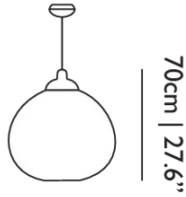

Non Random / Non Random D71

Dimensions

71cm | 28"

Product

WIDTH 71cm | 28"

HEIGHT 70cm | 27.6"

DEPTH 71cm | 28"

DIAMETER 71cm | 28"

WEIGHT NETTO 1.5kg | 3.31lbs

Packaging

WIDTH 75cm | 29.5"

HEIGHT 82cm | 32.3"

CUBAGE 0.46m³ | 16.29ft³

LENGTH 75cm | 29.5"

WEIGHT 6kg | 13.23lbs

Technical CCC