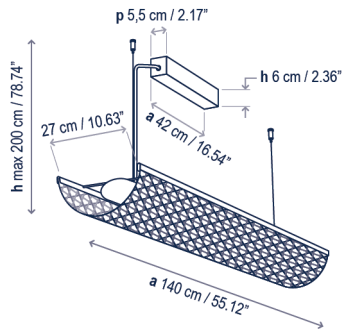

Nans Balis S/140 Outdoor

Diseño / Design:
Joana Bover / 2023

Tipología: Suspensión
Typology: Pendant lamp

Ambiente: Exterior
Environment: Outdoor