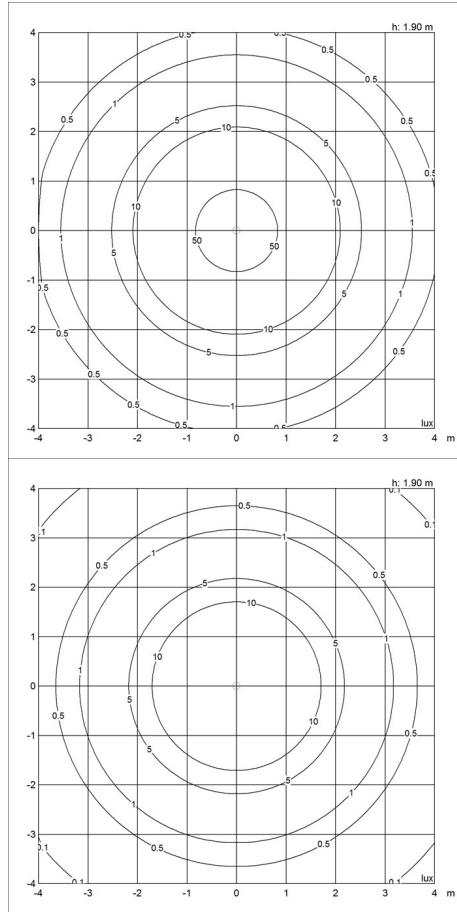

Light distribution diagrams

Cartesian

Isolux

Polar

Spare parts & accessories

Product

- NJP WALL BRACKET LONG BLK
- NJP WALL BRACKET LONG WHT
- NJP WALL BRACKET LONG DARK GREY
- NJP WALL BRACKET LONG LIGHT GREY
- Adaptor 12V black
- Adaptor 12V white
- NJP bushing plast

Variant number

- 5743163160
- 5743163173
- 5743163351
- 5743163364
- 5744164867
- 5744164870
- 5744165183