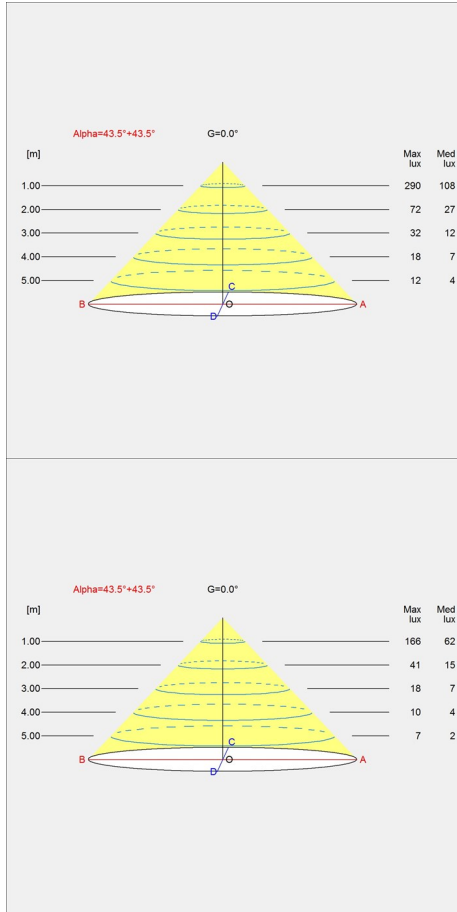

Design

nendo

Weight

Min: 0.778 kg Max: 1.531 kg

Finish

Black, Dark aluminium grey, Light aluminium grey, White

Light distribution diagrams

Cartesian