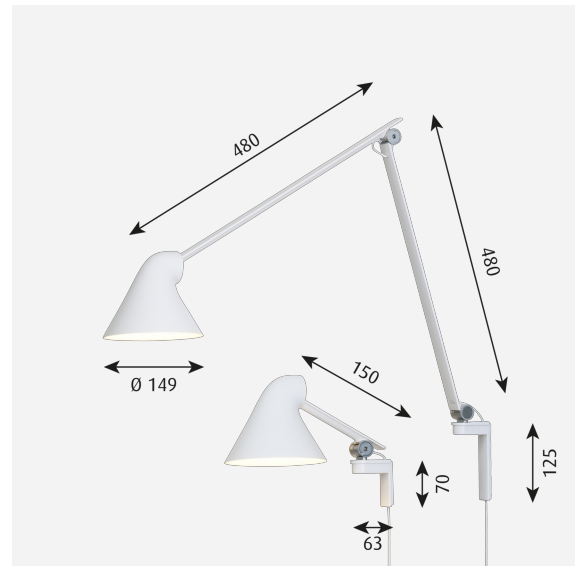

NJP Wall

The fixture provides direct glare-free horizontal light while reflecting some of the light through the rear of the head, illuminating the top of the arm. The ergonomic design of the fixture head shapes the light and gives optimal light direction. A simple mechanical system provides great freedom of movement, so the light can always be set in the ideal position in the workspace. The shade is painted white on the inside, reflecting comfortable diffused light.

Finish

White, black, light alu grey or dark alu grey, powder coated.

Materials

Arms and lamp head: Aluminium. Joints: Anodised Aluminium. Wall bracket: Aluminium.

Sizes and weights

Width x Height x Length (mm) | 150 x 600 x 600 Max 1.5 kg | 150 x 200 x 300 Max 0.8 kg

Class

Ingress protection IP20. Electric shock protection II w/o ground.

Light source

LED 2700K 10W

Lumen: 529

Information

Driver fitted externally on cord. The light has two built-in intensities. The weight includes the wall bracket. Wall mounting depends on selected arm length. The innovation of the LED technology is constant. The specifications mentioned are based on present technology.