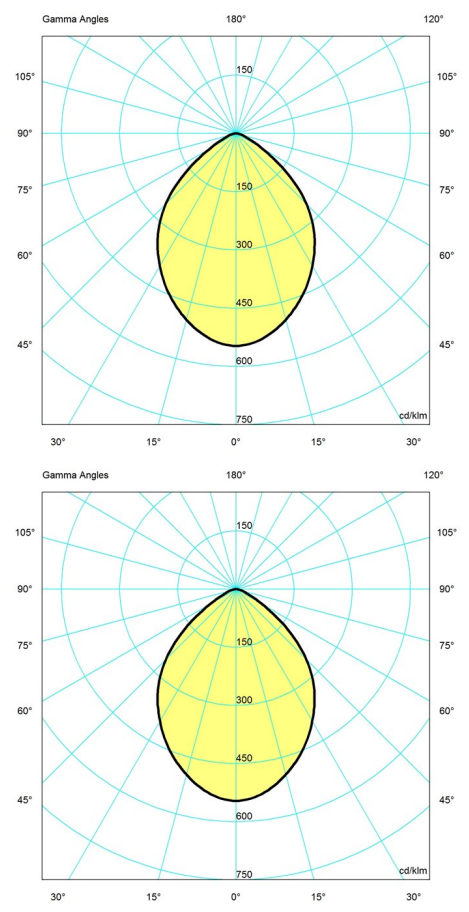

Polar

Spare parts & accessories

Product

- NJP WALL BRACKET LONG BLK
- NJP WALL BRACKET LONG WHT
- NJP WALL BRACKET LONG DARK GREY
- NJP WALL BRACKET LONG LIGHT GREY
- Adaptor 12V black
- Adaptor 12V white
- NJP bushing plast

Variant number

- 5743163160
- 5743163173
- 5743163351
- 5743163364
- 5744164867
- 5744164870
- 5744165183