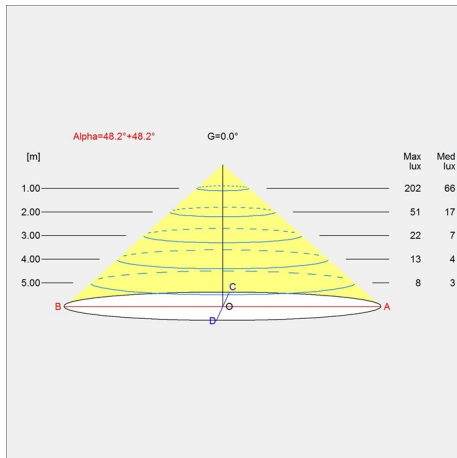

Design

nendo

Weight

Min: 2.9 kg Max: 2.9 kg

Finish

Black, Brown rose, Light aluminium grey, Petrol blue, Soft pink, Taupe, White

Light distribution diagrams

Cartesian