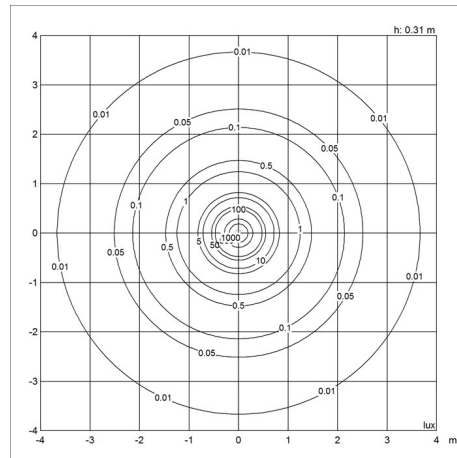

Design

nendo

Weight

Min: 2.9 kg Max: 2.9 kg

Finish

Black, Brown rose, Light aluminium grey, Petrol blue, Soft pink, Taupe, White

Light distribution diagrams

Cartesian

Isolux

Polar