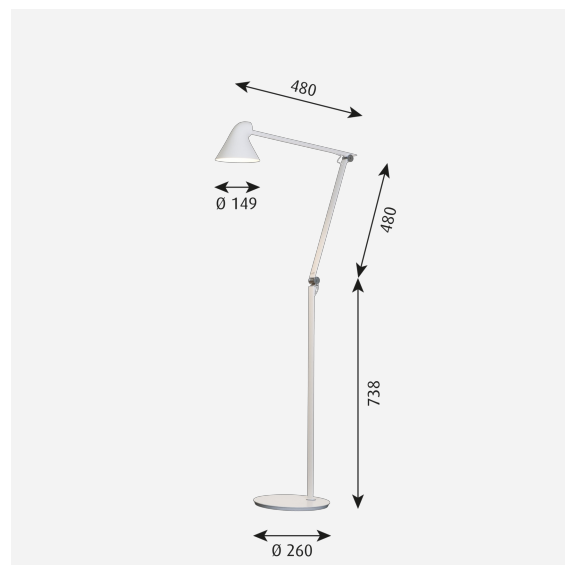

Product info

Information

Driver fitted externally on cord. The light has two built-in intensities. The weight includes the base plate. The innovation of the LED technology is constant. The specifications mentioned are based on present technology.

Mounting

Cord type: Black or white. Cord length: 1,7m. Switch: On the fixture head. Timer function: 4 hours or 8 hours. LED driver: separate, plugs into power outlet. The light has two built-in intensities.

Finish

White, black, light alu grey or dark alu grey, powder coated.

Materials

Base: Steel. Arms and lamp head: Aluminium. Joints: Anodised Aluminium. Stem: Aluminium.

Sizes and weights

Width x Height x Length (mm) | 260 x 1250 x 560 Max 7.2 kg

Class

Ingress protection IP20. Electric shock protection II.

Light source

LED 2700K 10W
Lumen: 529

Information

Driver fitted externally on cord. The light has two built-in intensities. The weight includes the base plate. The innovation of the LED technology is constant. The specifications mentioned are based on present technology.

Product family

Product variants

Colour	Cable type	Light source	Lumen
☒ Black	Blk pl	LED 2700K 10W	529
☒ Dark aluminium grey	Whit pl	LED 3000K 10W	550
☐ Light aluminium grey			
☐ White