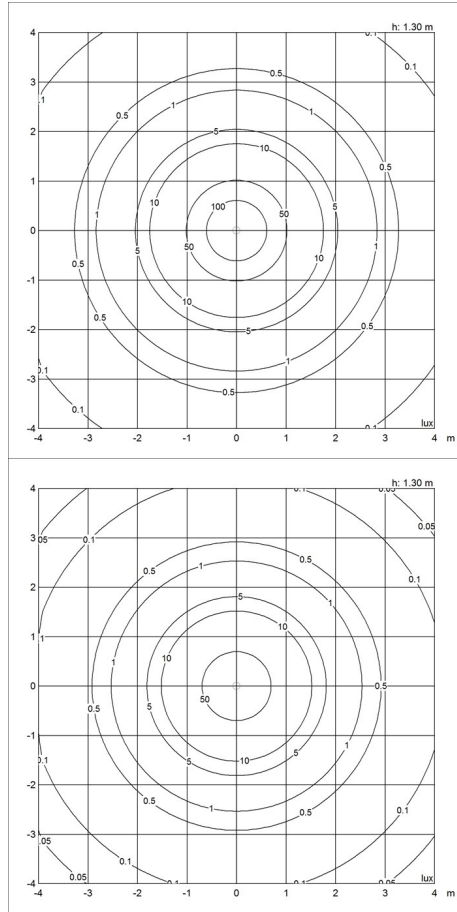

Light distribution diagrams

Isolux

Spare parts & accessories

Product	Variant number
Adaptor 12V black	5744164867
Adaptor 12V white	5744164870
NJP bushing plast	5744165183