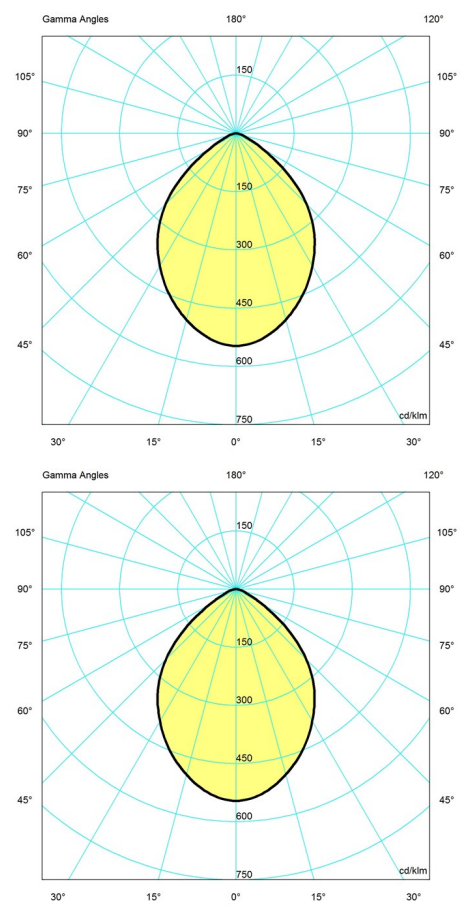

Polar

Spare parts & accessories

Product	Variant number
Adaptor 12V black	5744164867
Adaptor 12V white	5744164870
NJP bushing plast	5744165183