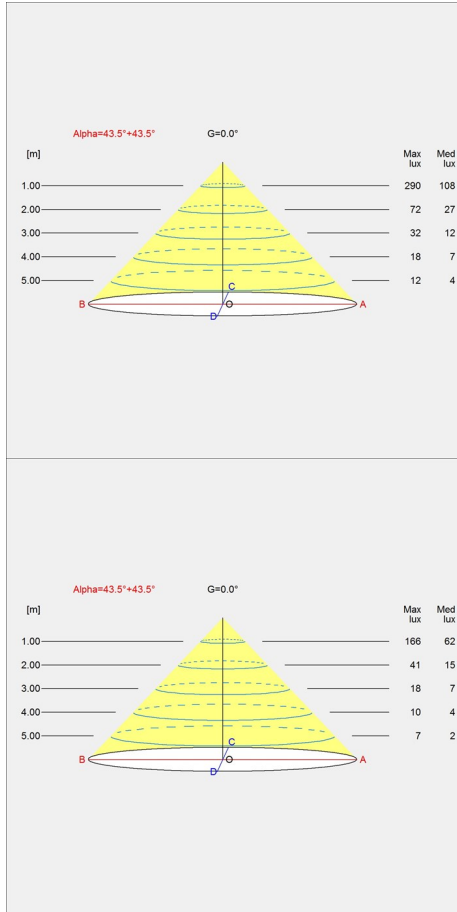

Finish

White, black, light alu grey or dark alu grey, powder coated.

Materials

Base: Steel. Arms and lamp head: Aluminium. Joints: Anodised Aluminium. Stem: Aluminium.

Sizes and weights

Width x Height x Length (mm) | 260 x 1250 x 560 Max 7.2 kg

Design

nendo

Weight

Min: 7.176 kg Max: 7.176 kg

Finish

Black, Dark aluminium grey, Light aluminium grey, White

Light distribution diagrams

Cartesian