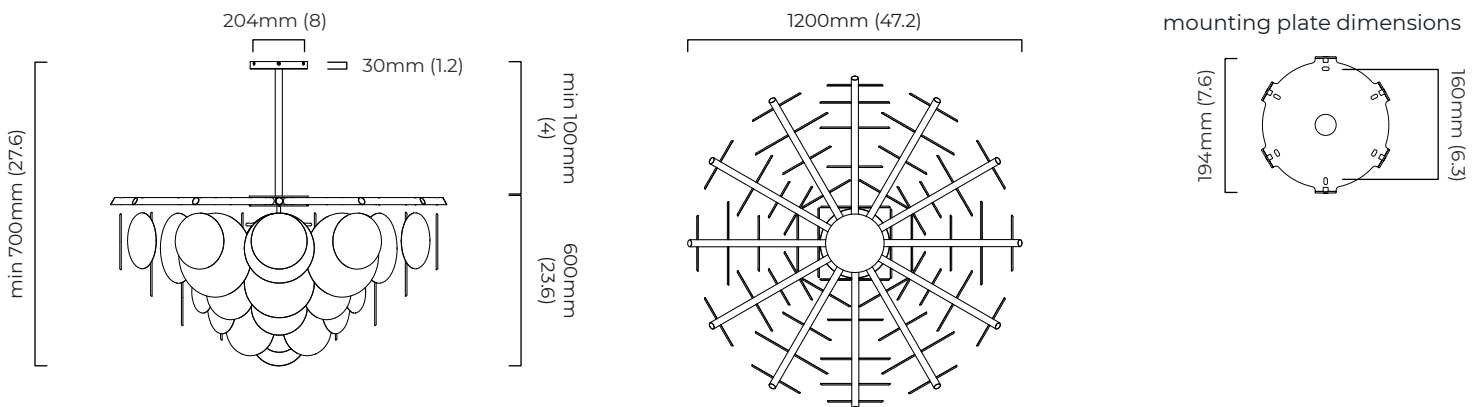

NIMBUS CHANDELIER ROUND LARGE

FINISH

antique bronze with handmade fritted glass
bronze with handmade fritted glass
satin brass with handmade fritted glass

DIMENSIONS (body of fixture)

ø 1200 x 600 mm (dia x h)

WEIGHT

50kg (110.2lbs)
please ensure ceiling structure is strong enough to support the weight of the light

OVERALL DROP

minimum 700 mm
supplied with 1000mm drop rod (25.4mm dia) as standard
(adjustable on site)

ILLUMINATION

220-240v - 6 x E27 - 60w max (or 8w LED 2700k)
110-130v - 6 x E26 - 60w max (or 8w LED 2700k)

DIMMING

dimmable bulb required
trailing edge dimmable / phase cut (rotary dimmer) - standard
DALI option available (220-240v only)

CEILING ROSE / PLATE

round ceiling rose - ø 204 x 30 mm (dia x h)

CERTIFICATION

VIEW ON WEBSITE

*Diagrams are not to scale.