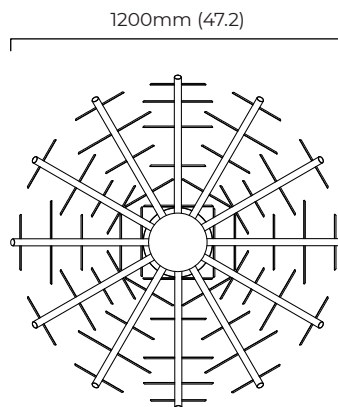

NIMBUS CHANDELIER ROUND LARGE - DALI-A

FINISH

antique bronze with handmade fritted glass
bronze with handmade fritted glass
satin brass with handmade fritted glass

DIMENSIONS (body of fixture)

∅ 1200 x 600 mm (dia x h)

WEIGHT

50kg (110.2lbs)
please ensure ceiling structure is strong enough to support the weight of the light

OVERALL DROP

minimum 700 mm
supplied with 1000mm drop rod (25.4mm dia) as standard
(adjustable on site)

ILLUMINATION

220-240v - 6 x E27 - 60w max (or 8w LED 2700k)
DALI converter to be installed in the ceiling rose

DIMMING

dimmable bulb required
DALI compatible

CEILING ROSE / PLATE

round ceiling rose - ∅ 204 x 30 mm (dia x h)

CERTIFICATION

VIEW ON WEBSITE