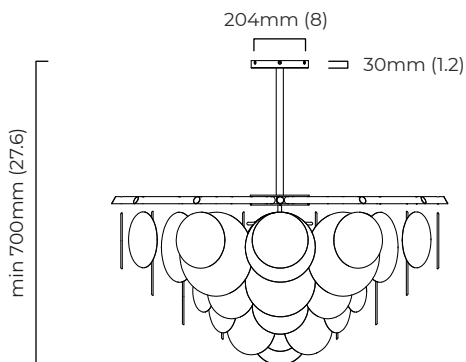

### DIMENSIONS (body of fixture)

ø 1200 x 600 mm (dia x h)

### DIMENSIONS (body of fixture)

∅ 1200 x 600 mm (dia x h)

### CEILING ROSE / PLATE

round ceiling rose - ∅ 204 x 30 mm (dia x h)

### VIEW ON WEBSITE

mounting plate dimensions

DALI converter dimensions

\*Diagrams are not to scale.