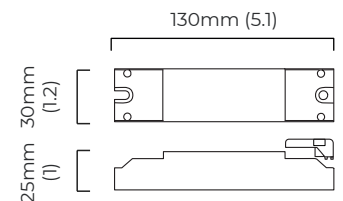

### DIMENSIONS (body of fixture)

ø 1200 x 600 mm (dia x h)

### DIMENSIONS (body of fixture)

∅ 1200 x 600 mm (dia x h)

### CEILING ROSE / PLATE

round ceiling rose - ∅ 204 x 30 mm (dia x h)

### VIEW ON WEBSITE

mounting plate dimensions

DALI converter dimensions

\*Diagrams are not to scale.