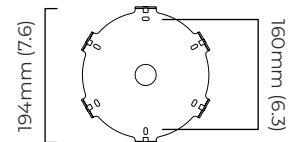

mounting plate dimensions