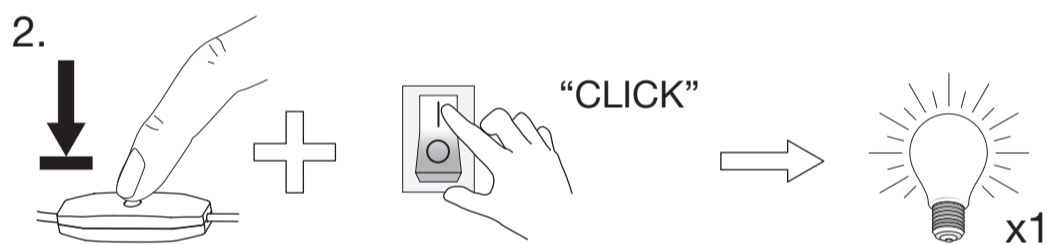

Power on/off:

Set default brightness level when connected to power:

Set timer to automatically turn off lamp after period of time:

Restore factory default settings: