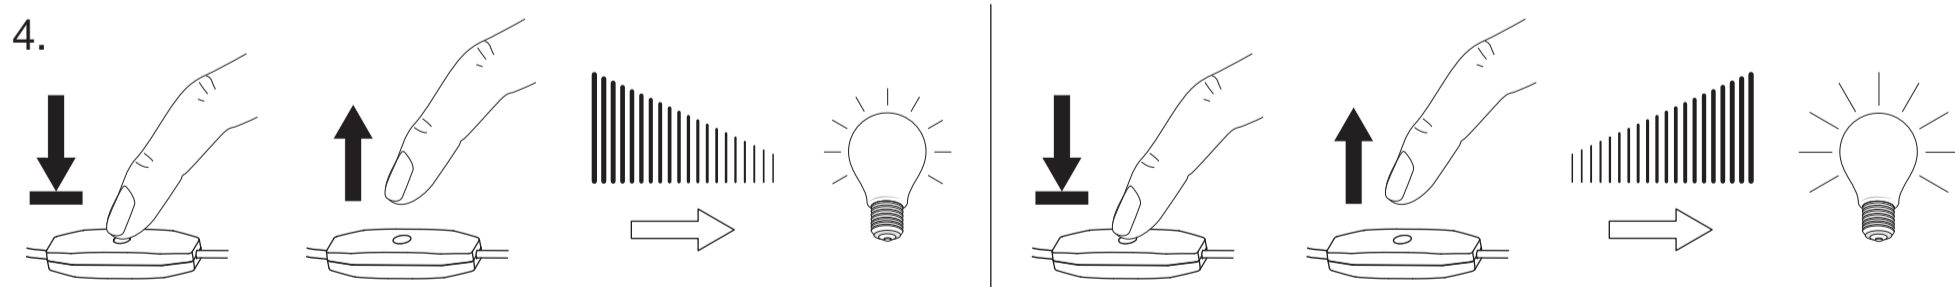

Power on/off:

Set default brightness level when connected to power:

Set timer to automatically turn off lamp after period of time:

Restore factory default settings: