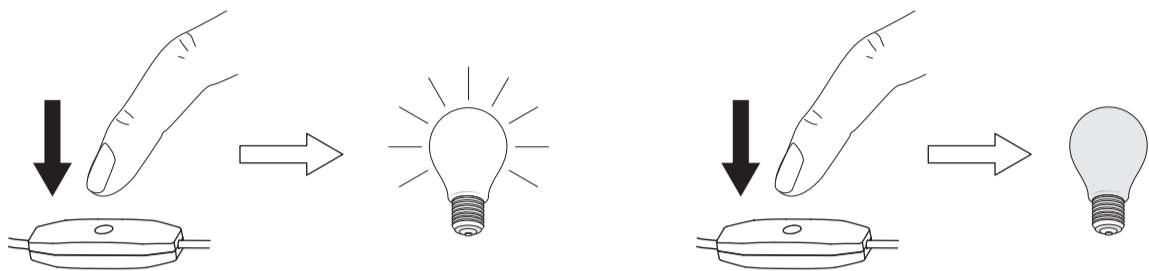

Power on/off:

Set default brightness level when connected to power:

Set timer to automatically turn off lamp after period of time:

Restore factory default settings: