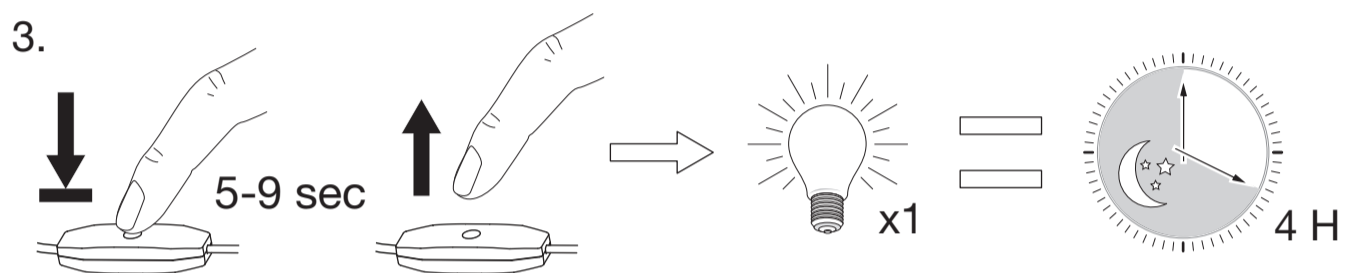

Power on/off:

Set default brightness level when connected to power:

Set timer to automatically turn off lamp after period of time:

Restore factory default settings: