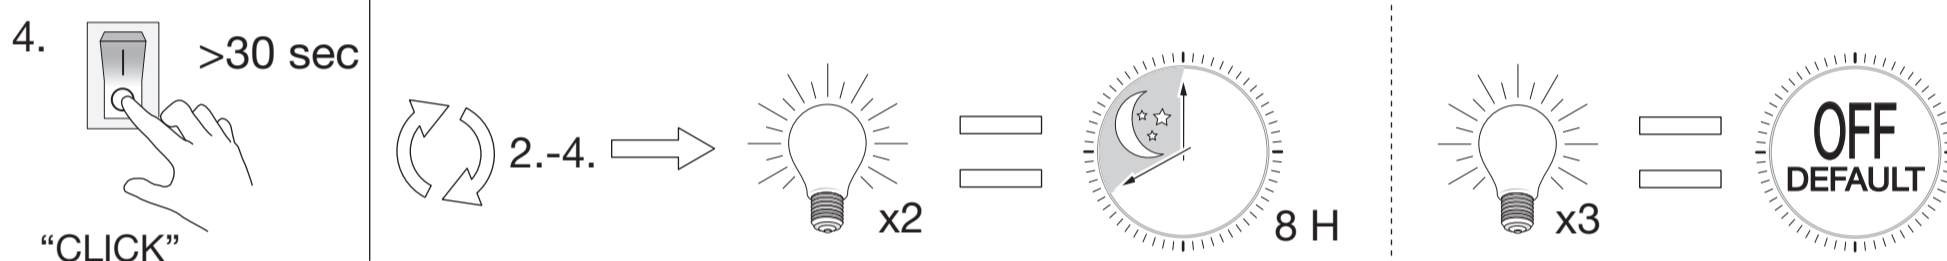

Power on/off:

Set default brightness level when connected to power:

Set timer to automatically turn off lamp after period of time:

Restore factory default settings: