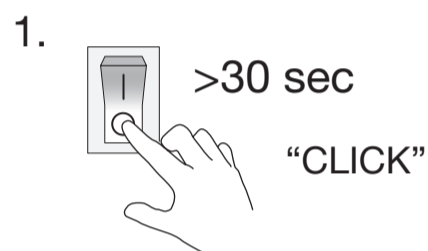

Power on/off:

Set default brightness level when connected to power:

Set timer to automatically turn off lamp after period of time:

Restore factory default settings: