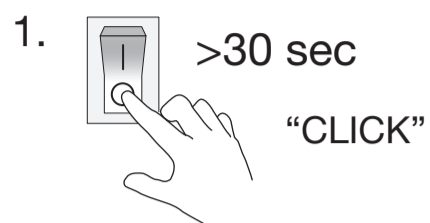

Power on/off:

Set default brightness level when connected to power:

Set timer to automatically turn off lamp after period of time:

Restore factory default settings: