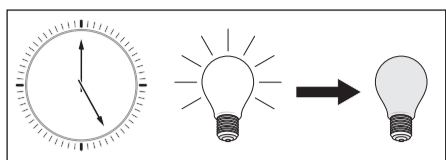

Power on/off:

Set default brightness level when connected to power:

Set timer to automatically turn off lamp after period of time:

Restore factory default settings: