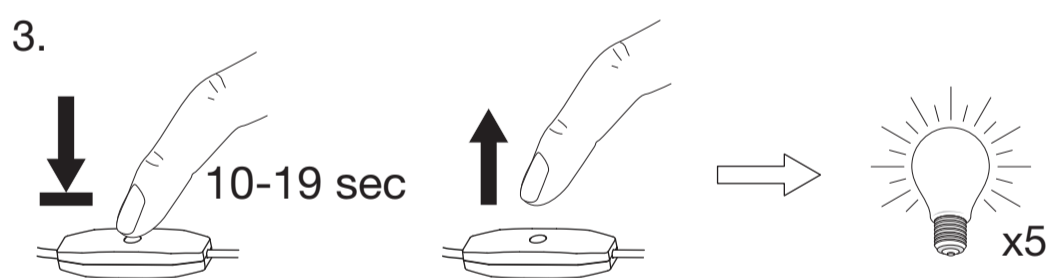

Power on/off:

Set default brightness level when connected to power:

Set timer to automatically turn off lamp after period of time:

Restore factory default settings: