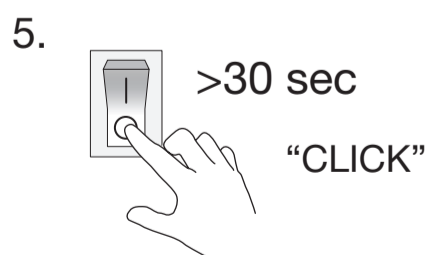

Power on/off:

Set default brightness level when connected to power:

Set timer to automatically turn off lamp after period of time:

Restore factory default settings: