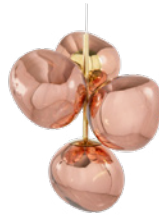

MELT MINI CHANDELIER LED