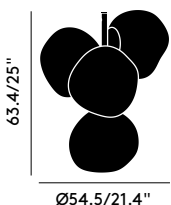

GOLD

Code	MEC04GO-CEUM4
Shade Code	4 x MES02G
Shade Material	Polycarbonate
Shade Colour/Finish	Gold, Mirrored
Fitting Code	LEDC04GOEU (China: LEDC04GOCCC)
Fitting Material	Steel
Fitting Colour/Finish	Gold, Polished
Service Offer	New

Year of Design	2022
Product Weight	4kg
Finishing Process	Semi-Metalised, Plated
Surface Mount Shade/Diameter	Dome, 25.4cm
Power Method	Mains
Cable Spec	H03VVH2-F 2 x 0,75 mm² FEP/PVC
Cable Type Length	Clear, 500cm
Light Source	4 x 6W LED
Max Wattage	30W
Lumens	2300
CRI	>90
Colour Temperature	3000K
Dimmability	Mains Dimmable, Leading and Trailing Edge
Voltage	220-240V
Environment	Indoor
Spares	4 x LEDRING02A; 1 x LEDCDRIVER01EU
Certification/Electrical Class	Certified for NZ/AUS