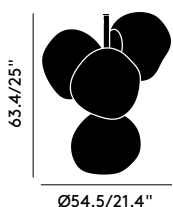

<b>Year of Design</b>	2022
<b>Product Weight</b>	4kg
<b>Finishing Process</b>	Tinted, Plated
<b>Surface Mount Shade/Diameter</b>	Dome, 25.4cm
<b>Power Method</b>	Mains
<b>Cable Spec</b>	H03VVH2-F 2 x 0,75 mm <sup>2</sup> FEP/PVC
<b>Cable Type Length</b>	Clear, 500cm
<b>Light Source</b>	4 x 6W LED
<b>Max Wattage</b>	30W
<b>Lumens</b>	2300
<b>CRI</b>	>90
<b>Colour Temperature</b>	3000K (Standard), 2700K Accessory Available
<b>Dimmability</b>	Mains Dimmable, Leading and Trailing Edge
<b>Voltage</b>	220-240V
<b>Environment</b>	Indoor
<b>Spares</b>	4 x LEDRING02A; 4 x LEDRING12A; 1 x LEDCDRIVER01EU
<b>Certification/Electrical Class</b>	Certified for NZ/AUS

<b>Year of Design</b>	2022
<b>Product Weight</b>	4kg
<b>Finishing Process</b>	Semi-Metalised, Plated
<b>Surface Mount Shade/Diameter</b>	Dome, 25.4cm
<b>Power Method</b>	Mains
<b>Cable Spec</b>	H03VVH2-F 2 x 0,75 mm <sup>2</sup> FEP/PVC
<b>Cable Type Length</b>	Clear, 500cm
<b>Light Source</b>	4 x 6W LED
<b>Max Wattage</b>	30W
<b>Lumens</b>	2300
<b>CRI</b>	>90
<b>Colour Temperature</b>	3000K
<b>Dimmability</b>	Mains Dimmable, Leading and Trailing Edge
<b>Voltage</b>	220-240V
<b>Environment</b>	Indoor
<b>Spares</b>	4 x LEDRING02A; 1 x LEDCDRIVER01EU
<b>Certification/Electrical Class</b>	Certified for NZ/AUS

Year of Design	2022
Product Weight	4kg
Finishing Process	Semi-Metalised, Plated
Surface Mount Shade/Diameter	Dome, 25.4cm
Power Method	Mains
Cable Spec	H03VVH2-F 2 x 0,75 mm <sup>2</sup> FEP/PVC
Cable Type Length	Clear, 500cm
Light Source	4 x 6W LED
Max Wattage	30W
Lumens	2300
CRI	>90
Colour Temperature	3000K
Dimmability	Mains Dimmable, Leading and Trailing Edge
Voltage	220-240V
Environment	Indoor
Spares	4 x LEDRING02A; 1 x LEDCDRIVER01EU
Certification/Electrical Class	Certified for NZ/AUS