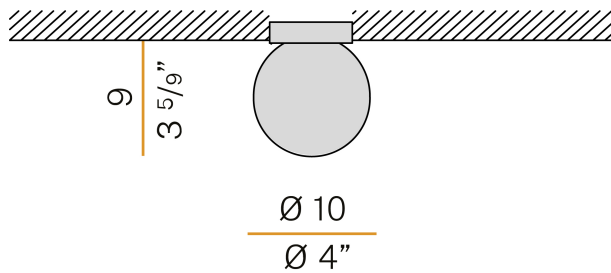

PANZERI

Murané

24V DC ON-OFF
X11505.010.0401

 champagne

Data sheet

CODE	X11505.010.0401
SYSTEM POWER CONSUMPTION	4W
LIGHT SOURCE	LED
COLOUR TEMPERATURE	3000K Ra>90
LIGHT DISTRIBUTION	diffused
POWER SUPPLY	24V DC
ELECTRICAL CONFIGURATION	ON-OFF
DRIVER	remote included
NOMINAL LUMINOUS FLUX	120lm
WEIGHT	0,42 Kg
PROTECTION DEGREE	IP20
COLOUR TOLLERANCES	SDCM 3
PACKING DIMENSIONS	12,0 x 24,0 x 13,0 cm

Technical drawing

Lighting fixture for ceiling or wall semi-built-in installation for interiors, with direct light emission.

Pickled sheet metal fixing bracket in white polyacrylic paint.
Built-in ceiling plate for permanent false ceilings, in pickled sheet metal in champagne polyacrylic paint.

Built-in hole dimension: Ø 70mm (Ø 2,8")

Application

Polar diagram