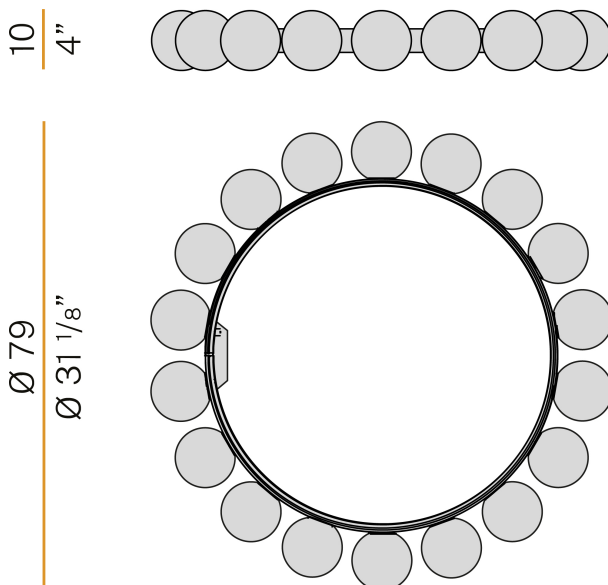

Technical drawing