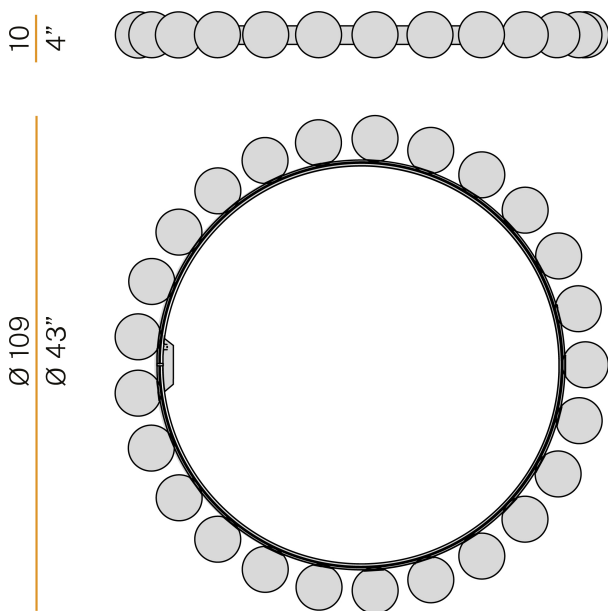

Technical drawing