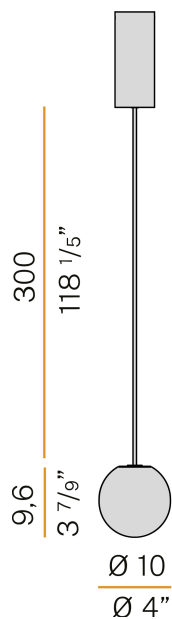

### Data sheet

|                          |                       |
|--------------------------|-----------------------|
| CODE                     | L11506.010.0401       |
| SYSTEM POWER CONSUMPTION | 4W                    |
| LIGHT SOURCE             | LED                   |
| COLOUR TEMPERATURE       | 3000K Ra>90           |
| LIGHT DISTRIBUTION       | diffused              |
| POWER SUPPLY             | 220-240V AC           |
| FREQUENCY                | 50/60Hz               |
| ELECTRICAL CONFIGURATION | ON-OFF                |
| DRIVER                   | integrated included   |
| NOMINAL LUMINOUS FLUX    | 120lm                 |
| WEIGHT                   | 0.78 Kg               |
| PROTECTION DEGREE        | IP20                  |
| COLOUR TOLLERANCES       | SDCM 3                |
| PACKING DIMENSIONS       | 14,0 x 30,0 x 13,0 cm |

Suspension lighting fixture for interiors, with direct and indirect light emission. Turned brass wiring support. Diffuser in blown glass with bronze colour. Turned aluminium closing disk in champagne polyacrylic paint. 3m (118,1") long suspension and power cable in transparent PVC. Power canopy with pickled sheet metal ceiling bracket and extruded aluminium covering in champagne or mat black polyacrylic paint.

### Technical drawing

### Polar diagram