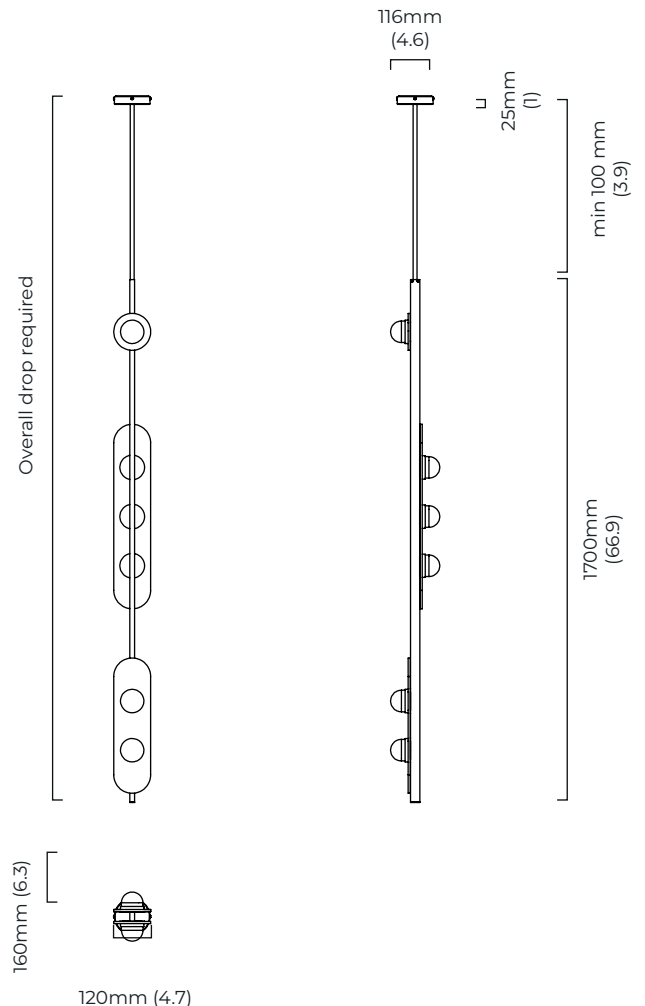

MODULO VERTICAL PENDANT

Designed by Federico Peri for CTO Lighting, MODULO is a collection of chandelier, pendant and wall lights distinguished by its modular form, arranged in linear configurations, creating versatile lighting sculptures.

FINISH

satin brass with smoked kiln cast glass and matt opal glass shades
MODPEVLSBSKMO

bronze with smoked kiln cast glass and matt opal glass shades
MODPEVLBZSKMO

SUSPENSION

drop rod with ceiling box

please specify the required overall drop from the ceiling to the bottom of the fitting

BULBS

integrated LED - trailing edge dimmable - 27w - 2700k

DESIGNER

Federico Peri

WEIGHT

10kg (22lbs)

CERTIFICATION

	Input Voltage	As Standard	On Request
Phase Cut (rotary dimmer)	230	✓	
0/1-10V230	230	✗	✗
DALi	230	✗	✓
Phase Cut (rotary dimmer)	120	✓	
0/1-10V120	120	✗	✗
DALi	120	✗	✗