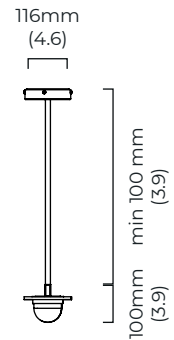

MODULO HORIZONTAL PENDANT

Designed by Federico Peri for CTO Lighting, MODULO is a collection of chandelier, pendant and wall lights distinguished by its modular form, arranged in linear configurations, creating versatile lighting sculptures.

FINISH

satin brass with smoked kiln cast glass and matt opal glass shades
MODPEHLSBSKMO

bronze with smoked kiln cast glass and matt opal glass shades
MODPEHLBZSKMO

SUSPENSION

drop rod with ceiling box

please specify the required overall drop from the ceiling to the bottom of the fitting

BULBS

integrated LED - trailing edge dimmable - 27w - 2700k

DESIGNER

Federico Peri

WEIGHT

11kg (24.3lbs)

CERTIFICATION