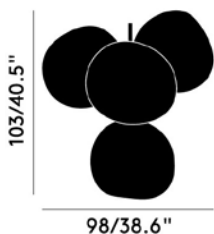

COPPER	
Code	MEC01CO-CEUM4
Shade Code	4 X MES01CO
Shade Material	Polycarbonate
Shade Colour/Finish	Copper, Mirrored
Fitting Code	LEDC01GOEU (CHINA : LEDC01GOCCC)
Fitting Material	Steel
Fitting Colour/Finish	Gold, Polished
Service Offer	Collection

SMOKE	
Code	MEC01SM-CEUM4
Shade Code	4 X MES01SM
Shade Material	Polycarbonate
Shade Colour/Finish	Smoke, Mirrored
Fitting Code	LEDC01CHEU (CHINA : LEDC01CHCCC)
Fitting Material	Steel
Fitting Colour/Finish	Silver, Polished
Service Offer	Collection