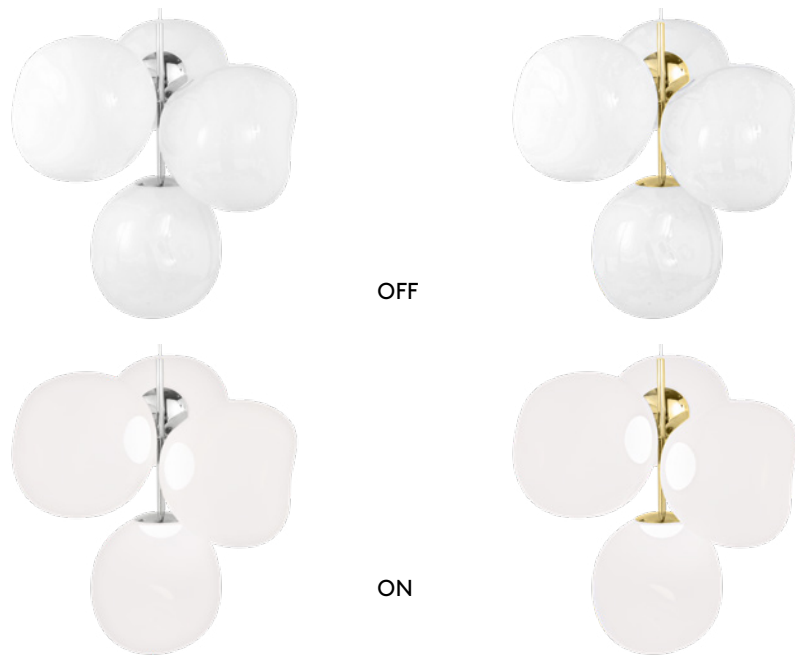

MELT CHANDELIER SMALL LED

Melt is evocative of molten glass, the interior of a melting glacier or images of deep space. An imperfect, organic and naturalistic light that produces a mesmerizing hot-blown glass effect. Melt is created through a process of blow moulding and vacuum metallisation to achieve melted orbs with abundant and unusual luminosity. Melt Chandelier Small features four orbs protruding from steel tubes.

Year of Design	2020
Product Weight	9.25kg
Finishing Process	Semi Metallised, Plated
Surface Mount Shape/Diameter	Dome, 25.4cm
Power Method	Mains
Cable Spec	H03VV-F 2 x 0,75 mm2
Cable Type/Length	Clear, 500cm
Light Source	4 x 6W LED
Max Wattage	30W
Lumens	2300
CRI	>90
Colour Temperature	3000K
Dimmability	Mains Dimmable, Leading & Trailing Edge
Voltage	220-240V
Environment	Indoor
Spares	LEDRING02A, LEDCDRIVER01EU
Certification/Electrical Class	Certified for NZ/AUS

MELT SMALL CHANDELIER OPAL LED

Melt Small Chandelier features four opalescent shades protruding from steel tubes and measuring one metre high. By retaining Melt’s organic form, we have created an opal version, which boosts its luminosity. To complement our range of metallic shades, we’ve introduced Opal as an alternative finish for interiors that have a more monochromatic style. Semi translucent, it maintains an ethereal ghostliness in the daylight and at night forms perfectly illuminated orbs.