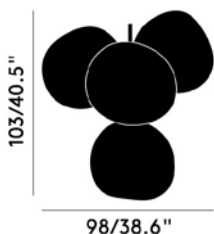

SILVER	
Code	MEC01CH-CEUM4
Shade Code	4 X MES01CH
Shade Material	Polycarbonate
Shade Colour/Finish	Silver, Mirrored
Fitting Code	LEDC01CHEU (CHINA : LEDC01CHCCC)
Fitting Material	Steel
Fitting Colour/Finish	Silver, Polished
Service Offer	Collection

GOLD	
Code	MEC01GO-CEUM4
Shade Code	4 X MES01G
Shade Material	Polycarbonate
Shade Colour/Finish	Gold, Mirrored
Fitting Code	LEDC01GOEU (CHINA : LEDC01GOCCC)
Fitting Material	Steel
Fitting Colour/Finish	Gold, Polished
Service Offer	Collection