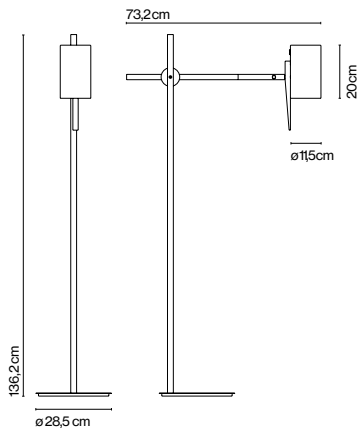

Scantling

Mathias Hahn

marset

Scantling P73

Scantling P73

🔊 E27 LED Reflector 8W

Black fabric electrical cord

Lacquered iron stem and base. Solid oak arm supports a lacquered aluminium shade. The switch is built into the diffuser.

Structure

- White-oak
- Black-oak

Shade

- White (Ral 9010)
- Black (Ral 9005)

[Download](#) Assembly Instructions

[Download](#) 2D

[Download](#) 3D

[Download](#) Energy label