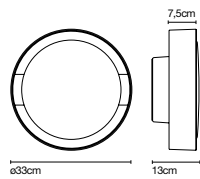

A ceiling lamp whose beauty lies in its simplicity and clarity, offering multiple lighting effects thanks to its design.

Plaff-on! 50 IP54

☞ 4x E27 LED Standard 8W

Plaff-on! 50 LED IP54

Light Source:
LED SMD 700mA 28,4W 2700K CRI90 3318lm

Luminaire:
220 - 240 VAC TRIAC 34W 2172lm
220 - 240 VAC DALI 33,25W 2172lm

Available 3CCT: 2700K, 3000K, 4000K

Plaff-on! 33 IP54

☞ 2x E27 LED Standard 8W

Plaff-on! 33 LED IP54

Light Source:
LED SMD 700mA 21,8W 2700K CRI90 2654lm

Luminaire:
220 - 240 VAC TRIAC 27W 1941lm
220 - 240 VAC DALI 26,1W 1941lm

Available 3CCT: 2700K, 3000K, 4000K

Plaff-on! 16 IP65

Light Source:
LED COB 230 VAC 8W 2700K CRI90 571lm

Luminaire:
230 VAC TRIAC 8,47W 225lm

LED included

Ring made of lacquered aluminium which supports an opal blown glass shade.

Structure

● Black

Diffuser

○ White

dimable

(Only LED versions)

IP54

IP65

- [Download](#) Assembly Instructions
- [Download](#) Photometric Data
- [Download](#) 2D
- [Download](#) 3D